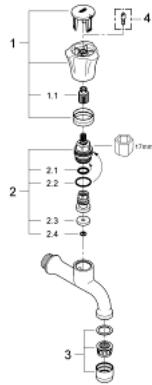

30 098 001 **COSTA L BIBTAP 1/2"**

PRODUCT DESCRIPTION

- Colour: chrome
- Wall mounted
- Metal handles
- Heat-insulated
- Screwable
- marking: blue
- GROHE LongLife finish
- mousseur
- GROHE Long-Life headparts
- maximum flow rate (at 3 bar): 13 l/min

30 098 001 **COSTA L BIBTAP 1/2"**

SPARE PARTS, June 2007 – now

1: Handle (Spare part-nr. 45994000)

1.1: Snap insert (Spare part-nr. 0538600M)

2: 1/2" cartridge with lever handle (Spare part-nr. 07146000)

2.1: O-ring (6 x 2mm) (Spare part-nr. 0128300M)

2.2: O-ring (18,2 x 1,7mm) (Spare part-nr. 0392400M)

2.3: Seal (Spare part-nr. 0529100M)

3: Flow control (Spare part-nr. 13928000)

4: Screw for Costa/Avina products (Spare part-nr. 48013000)*