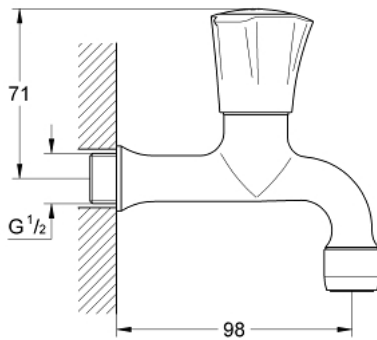

30 098 001 **COSTA L BIBTAP 1/2"**

PRODUCT DESCRIPTION

- Colour: chrome
- Wall mounted
- Metal handles
- Heat-insulated
- Screwable
- marking: blue
- GROHE LongLife finish
- mousseur
- GROHE Long-Life headparts
- maximum flow rate (at 3 bar): 13 l/min

30 098 001 **COSTA L BIBTAP 1/2"**

SPARE PARTS, June 2007 – now

1: Handle (Spare part-nr. 45994000)

1.1: Snap insert (Spare part-nr. 0538600M)

2: 1/2" cartridge with lever handle (Spare part-nr. 07146000)

2.1: O-ring (6 x 2mm) (Spare part-nr. 0128300M)

2.2: O-ring (18,2 x 1,7mm) (Spare part-nr. 0392400M)

2.3: Seal (Spare part-nr. 0529100M)

3: Flow control (Spare part-nr. 13928000)

4: Screw for Costa/Avina products (Spare part-nr. 48013000)*