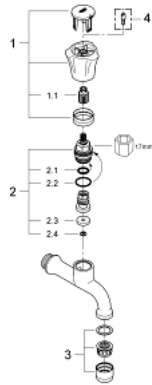

30 098 001 **COSTA L BIBTAP 1/2"**

PRODUCT DESCRIPTION

- Colour: chrome
- Wall mounted
- Metal handle
- Heat-insulated
- Screwable
- marking: blue
- GROHE LongLife finish
- mousseur
- GROHE Long-Life headparts
- maximum flow rate (at 3 bar): 13 l/min

30 098 001 **COSTA L BIBTAP 1/2"**

SPARE PARTS, June 2007 – now

1: Handle (Spare part-nr. 45994000)

1.1: Snap insert (Spare part-nr. 0538600M)

2: 1/2" cartridge with lever handle (Spare part-nr. 07146000)

2.1: O-ring (6 x 2mm) (Spare part-nr. 0128300M)

2.2: O-ring (18,2 x 1,7mm) (Spare part-nr. 0392400M)

2.3: Seal (Spare part-nr. 0529100M)

3: Flow control (Spare part-nr. 13928000)

4: Screw for Costa/Avina products (Spare part-nr. 48013000)*