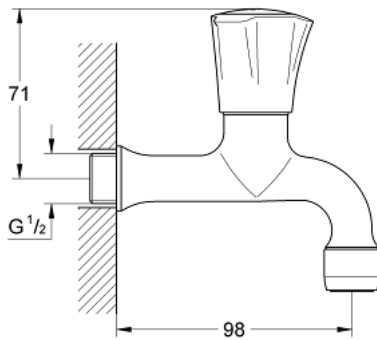

30 098 001 **COSTA L BIBTAP 1/2"**

PRODUCT DESCRIPTION

- Colour: chrome
- Wall mounted
- Metal handle
- Heat-insulated
- Screwable
- marking: blue
- GROHE LongLife finish
- mousseur
- GROHE Long-Life headparts
- maximum flow rate (at 3 bar): 13 l/min

30 098 001 **COSTA L BIBTAP 1/2"**

SPARE PARTS, June 2007 – now

1: Handle (Spare part-nr. 45994000)

1.1: Snap insert (Spare part-nr. 0538600M)

2: 1/2" cartridge with lever handle (Spare part-nr. 07146000)

2.1: O-ring (6 x 2mm) (Spare part-nr. 0128300M)

2.2: O-ring (18,2 x 1,7mm) (Spare part-nr. 0392400M)

2.3: Seal (Spare part-nr. 0529100M)

3: Flow control (Spare part-nr. 13928000)

4: Screw for Costa/Avina products (Spare part-nr. 48013000)*