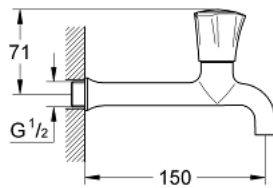

30 064 001 **COSTA L BIBTAP 1/2"**

PRODUCT DESCRIPTION

- Colour: chrome
- Metal handle
- Wall mounted
- Screwable
- marking: blue
- GROHE LongLife finish
- GROHE Long-Life headpart
- laminar flow straightener
- projection 150 mm
- maximum flow rate (at 1 bar): 31 l/min

30 064 001 **COSTA L BIBTAP 1/2"**

SPARE PARTS, June 2007 – now

- 1: Handle (Spare part-nr. 45994000)
 - 1.1: Snap insert (Spare part-nr. 0538600M)
 - 2: 1/2" cartridge with lever handle (Spare part-nr. 07146000)
 - 2.1: O-ring (6 x 2mm) (Spare part-nr. 0128300M)
 - 2.2: O-ring (18,2 x 1,7mm) (Spare part-nr. 0392400M)
 - 2.3: Seal (Spare part-nr. 0529100M)
 - 3: Flow straightener (Spare part-nr. 0234500M)
 - 4: Screw for Costa/Avina products (Spare part-nr. 48013000)*
- * Optional accessories