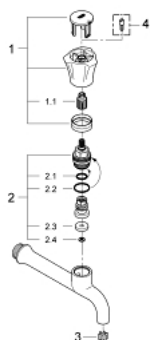

30 064 001 **COSTA L BIBTAP 1/2"**

PRODUCT DESCRIPTION

- Colour: chrome
- Metal handle
- Wall mounted
- Screwable
- marking: blue
- GROHE LongLife finish
- GROHE Long-Life headpart
- laminar flow straightener
- projection 150 mm
- maximum flow rate (at 1 bar): 31 l/min

30 064 001 **COSTA L BIBTAP 1/2"**

SPARE PARTS, June 2007 – now

- 1: Handle (Spare part-nr. 45994000)
 - 1.1: Snap insert (Spare part-nr. 0538600M)
 - 2: 1/2" cartridge with lever handle (Spare part-nr. 07146000)
 - 2.1: O-ring (6 x 2mm) (Spare part-nr. 0128300M)
 - 2.2: O-ring (18,2 x 1,7mm) (Spare part-nr. 0392400M)
 - 2.3: Seal (Spare part-nr. 0529100M)
 - 3: Flow straightener (Spare part-nr. 0234500M)
 - 4: Screw for Costa/Avina products (Spare part-nr. 48013000)*
- * Optional accessories