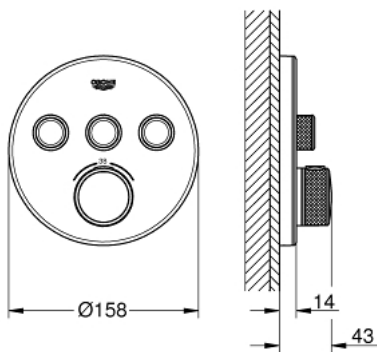

29 904 LS0 GROHTHERM SMARTCONTROL THERMOSTAT FOR CONCEALED INSTALLATION WITH 3 VALVES

PRODUCT DESCRIPTION

- Colour: moon white/chrome
- trim set for GROHE Rapido SmartBox (35 600/35 604)
- Metal wall escutcheon with GROHE FastFixation (covered escutcheon and shaft sealing, covered fixing), 6° angle adjustable
- GROHE LongLife finish
- GROHE SmartControl - control the shower with intuitive push/turn button
- Includes various icons to customize push buttons
- GROHE TurboStat - compact cartridge with wax thermoelement
- GROHE ProGrip - with knurl structure
- GROHE SafeStop - safety button at 38°C
- GROHE SafeStop Plus - optional temperature limiter at 43°C or 46°C included
- Built-in check valve with dirt strainer
- Multiple outlets can be run simultaneously
- Cover plate in moon white acrylic glass
- without roughing-in set 35 600/35 604 (please order separately)
- flow performance: outlet A = 23 l/min, outlet B = 27 l/min, outlet C = 23 l/min, outlet A + B = 33 l/min, outlet A + B + C = 36 l/min

29 904 LS0 GROHTHERM SMARTCONTROL THERMOSTAT FOR CONCEALED INSTALLATION WITH 3 VALVES

SPARE PARTS, September 2016 – now

- 1: Mounting plate (Spare part-nr. 48362000)
 - 2: Temperature control handle (Spare part-nr. 49029000)
 - 2.1: Cover cap (Spare part-nr. 1015030000)
 - 2.2: handle adaptor (Spare part-nr. 1015059990)
 - 3: Escutcheon (Spare part-nr. 49036LS0)
 - 4: Push button (Spare part-nr. 48361000)
 - 4.1: pushbutton (Spare part-nr. 14077000)
 - 5: Cartridge (Spare part-nr. 48359000)
 - 5.1: Spindle (Spare part-nr. 49088000)
 - 6: 3/4" Thermostatic compact cartridge (Spare part-nr. 49028000)
 - 7: Non-return valves (Spare part-nr. 47979000)
 - 8: Seal (Spare part-nr. 48360000)
 - 9: Socket Spanner (Spare part-nr. 49059000)*
 - 10: 3/4" Reversed TurboStat Cartridge (Spare part-nr. 49003000)*
 - 11: **Service Stops** (Spare part-nr. 1405300M)*
 - 12: Universal extension set single-lever mixers, 25 mm (Spare part-nr. 14048000)*
- * Optional accessories