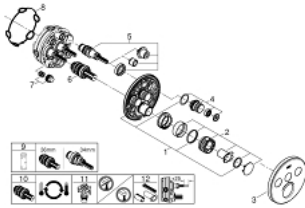

29 904 LS0 GROHTHERM SMARTCONTROL THERMOSTAT FOR CONCEALED INSTALLATION WITH 3 VALVES

PRODUCT DESCRIPTION

- Colour: moon white/chrome
- trim set for GROHE Rapido SmartBox (35 600/35 604)
- Metal wall escutcheon with GROHE FastFixation (covered escutcheon and shaft sealing, covered fixing), 6° angle adjustable
- GROHE LongLife finish
- GROHE SmartControl - control the shower with intuitive push/turn button
- Includes various icons to customize push buttons
- GROHE TurboStat - compact cartridge with wax thermoelement
- GROHE ProGrip - with knurl structure
- GROHE SafeStop - safety button at 38°C
- GROHE SafeStop Plus - optional temperature limiter at 43°C or 46°C included
- Built-in check valve with dirt strainer
- Multiple outlets can be run simultaneously
- Cover plate in moon white acrylic glass
- without roughing-in set 35 600/35 604 (please order separately)
- flow performance: outlet A = 23 l/min, outlet B = 27 l/min, outlet C = 23 l/min, outlet A + B = 33 l/min, outlet A + B + C = 36 l/min

29 904 LS0 GROHTHERM SMARTCONTROL THERMOSTAT FOR CONCEALED INSTALLATION WITH 3 VALVES

SPARE PARTS, September 2016 – now

- 1: Mounting plate (Spare part-nr. 48362000)
 - 2: Temperature control handle (Spare part-nr. 49029000)
 - 2.1: Cover cap (Spare part-nr. 1015030000)
 - 2.2: handle adaptor (Spare part-nr. 1015059990)
 - 3: Escutcheon (Spare part-nr. 49036LS0)
 - 4: Push button (Spare part-nr. 48361000)
 - 4.1: pushbutton (Spare part-nr. 14077000)
 - 5: Cartridge (Spare part-nr. 48359000)
 - 5.1: Spindle (Spare part-nr. 49088000)
 - 6: 3/4" Thermostatic compact cartridge (Spare part-nr. 49028000)
 - 7: Non-return valves (Spare part-nr. 47979000)
 - 8: Seal (Spare part-nr. 48360000)
 - 9: Socket Spanner (Spare part-nr. 49059000)*
 - 10: 3/4" Reversed TurboStat Cartridge (Spare part-nr. 49003000)*
 - 11: **Service Stops** (Spare part-nr. 1405300M)*
 - 12: Universal extension set single-lever mixers, 25 mm (Spare part-nr. 14048000)*
- * Optional accessories