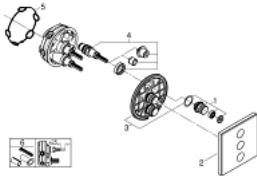

29 158 LS0 GROHTHERM SMARTCONTROL TRIPLE VOLUME CONTROL TRIM

PRODUCT DESCRIPTION

- Colour: moon white/chrome
- trim set for use with GROHE Rapido SmartBox 35 600/35 604/35 601
- Metal wall escutcheon with GROHE FastFixation (covered escutcheon and shaft sealing, covered fixing), 6° angle adjustable
- 10 mm thin profile escutcheon
- GROHE LongLife finish
- GROHE SmartControl - control the shower with intuitive push/turn button
- Includes various icons to customize push buttons
- GROHE ProGrip - with knurl structure
- Multiple outlets can be run simultaneously
- Cover plate in moon white acrylic glass
- without roughing-in set 35 600/35 604 (please order separately)
- flow performance: outlet D = 28 l/min outlet E = 28 l/min outlet A = 28 l/min outlet D+E+A = 65 l/min
- Optional flow reducer for CALGreen compliance included

29 158 LS0 GROHTHERM SMARTCONTROL TRIPLE VOLUME CONTROL TRIM

SPARE PARTS, September 2016 – now

1: Push button (Spare part-nr. 48361000)

1.1: pushbutton (Spare part-nr. 14077000)

2: Escutcheon (Spare part-nr. 48369LS0)

3: Mounting plate (Spare part-nr. 48365000)

4: Cartridge (Spare part-nr. 48359000)

4.1: Spindle (Spare part-nr. 49088000)

5: Seal (Spare part-nr. 48360000)

6: Universal extension set single-lever mixers, 25 mm (Spare part-nr. 14048000