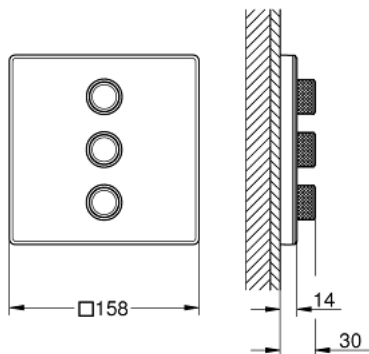

29 158 LS0 GROHTHERM SMARTCONTROL TRIPLE VOLUME CONTROL TRIM

PRODUCT DESCRIPTION

- Colour: moon white/chrome
- trim set for use with GROHE Rapido SmartBox 35 600/35 604/35 601
- Metal wall escutcheon with GROHE FastFixation (covered escutcheon and shaft sealing, covered fixing), 6° angle adjustable
- 10 mm thin profile escutcheon
- GROHE LongLife finish
- GROHE SmartControl - control the shower with intuitive push/turn button
- Includes various icons to customize push buttons
- GROHE ProGrip - with knurl structure
- Multiple outlets can be run simultaneously
- Cover plate in moon white acrylic glass
- without roughing-in set 35 600/35 604 (please order separately)
- flow performance: outlet D = 28 l/min outlet E = 28 l/min outlet A = 28 l/min outlet D+E+A = 65 l/min
- Optional flow reducer for CALGreen compliance included

29 158 LS0 GROHTHERM SMARTCONTROL TRIPLE VOLUME CONTROL TRIM

SPARE PARTS, September 2016 – now

1: Push button (Spare part-nr. 48361000)

1.1: pushbutton (Spare part-nr. 14077000)

2: Escutcheon (Spare part-nr. 48369LS0)

3: Mounting plate (Spare part-nr. 48365000)

4: Cartridge (Spare part-nr. 48359000)

4.1: Spindle (Spare part-nr. 49088000)

5: Seal (Spare part-nr. 48360000)

6: Universal extension set single-lever mixers, 25 mm (Spare part-nr. 14048000