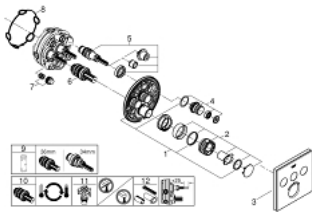

29 157 LS0 GROHTHERM SMARTCONTROL THERMOSTAT FOR CONCEALED INSTALLATION WITH 3 VALVES

PRODUCT DESCRIPTION

- Colour: moon white/chrome
- trim set for GROHE Rapido SmartBox (35 600/35 604)
- Metal wall escutcheon with GROHE FastFixation (covered escutcheon and shaft sealing, covered fixing), 6° angle adjustable
- GROHE LongLife finish
- GROHE SmartControl - control the shower with intuitive push/turn button
- Includes various icons to customize push buttons
- GROHE TurboStat - compact cartridge with wax thermoelement
- GROHE ProGrip - with knurl structure
- GROHE SafeStop - safety button at 38°C
- GROHE SafeStop Plus - optional temperature limiter at 43°C or 46°C included
- Built-in check valve with dirt strainer
- Multiple outlets can be run simultaneously
- Cover plate in moon white acrylic glass
- without roughing-in set 35 600/35 604 (please order separately)
- flow performance: outlet A = 23 l/min, outlet B = 27 l/min, outlet C = 23 l/min, outlet A + B = 33 l/min, outlet A + B + C = 36 l/min

29 157 LS0 GROHTHERM SMARTCONTROL THERMOSTAT FOR CONCEALED INSTALLATION WITH 3 VALVES

SPARE PARTS, September 2016 – now

- 1: Mounting plate (Spare part-nr. 48362000)
- 2: Temperature control handle (Spare part-nr. 49029000)
- 2.1: Cover cap (Spare part-nr. 1015030000)
- 2.2: handle adaptor (Spare part-nr. 1015059990)
- 3: Escutcheon (Spare part-nr. 49043LS0)
- 4: Push button (Spare part-nr. 48361000)
- 4.1: pushbutton (Spare part-nr. 14077000)
- 5: Cartridge (Spare part-nr. 48359000)
- 5.1: Spindle (Spare part-nr. 49088000)
- 6: 3/4" Thermostatic compact cartridge (Spare part-nr. 49028000)
- 7: Non-return valves (Spare part-nr. 47979000)
- 8: Seal (Spare part-nr. 48360000)
- 9: Socket Spanner (Spare part-nr. 49059000)*
- 10: 3/4" Reversed TurboStat Cartridge (Spare part-nr. 49003000)*
- 11: **Service Stops** (Spare part-nr. 1405300M)*
- 12: Universal extension set single-lever mixers, 25 mm (Spare part-nr. 14048000)*