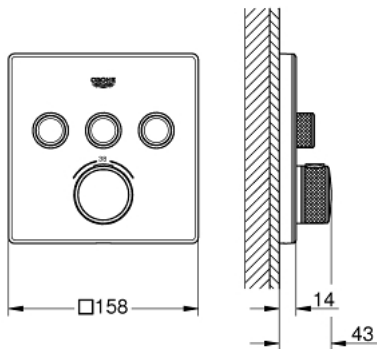

29 157 LS0 GROHTHERM SMARTCONTROL THERMOSTAT FOR CONCEALED INSTALLATION WITH 3 VALVES

PRODUCT DESCRIPTION

- Colour: moon white/chrome
- trim set for GROHE Rapido SmartBox (35 600/35 604)
- Metal wall escutcheon with GROHE FastFixation (covered escutcheon and shaft sealing, covered fixing), 6° angle adjustable
- GROHE LongLife finish
- GROHE SmartControl - control the shower with intuitive push/turn button
- Includes various icons to customize push buttons
- GROHE TurboStat - compact cartridge with wax thermoelement
- GROHE ProGrip - with knurl structure
- GROHE SafeStop - safety button at 38°C
- GROHE SafeStop Plus - optional temperature limiter at 43°C or 46°C included
- Built-in check valve with dirt strainer
- Multiple outlets can be run simultaneously
- Cover plate in moon white acrylic glass
- without roughing-in set 35 600/35 604 (please order separately)
- flow performance: outlet A = 23 l/min, outlet B = 27 l/min, outlet C = 23 l/min, outlet A + B = 33 l/min, outlet A + B + C = 36 l/min

29 157 LS0 GROHTHERM SMARTCONTROL THERMOSTAT FOR CONCEALED INSTALLATION WITH 3 VALVES

SPARE PARTS, September 2016 – now

- 1: Mounting plate (Spare part-nr. 48362000)
- 2: Temperature control handle (Spare part-nr. 49029000)
- 2.1: Cover cap (Spare part-nr. 1015030000)
- 2.2: handle adaptor (Spare part-nr. 1015059990)
- 3: Escutcheon (Spare part-nr. 49043LS0)
- 4: Push button (Spare part-nr. 48361000)
- 4.1: pushbutton (Spare part-nr. 14077000)
- 5: Cartridge (Spare part-nr. 48359000)
- 5.1: Spindle (Spare part-nr. 49088000)
- 6: 3/4" Thermostatic compact cartridge (Spare part-nr. 49028000)
- 7: Non-return valves (Spare part-nr. 47979000)
- 8: Seal (Spare part-nr. 48360000)
- 9: Socket Spanner (Spare part-nr. 49059000)*
- 10: 3/4" Reversed TurboStat Cartridge (Spare part-nr. 49003000)*
- 11: **Service Stops** (Spare part-nr. 1405300M)*
- 12: Universal extension set single-lever mixers, 25 mm (Spare part-nr. 14048000)*