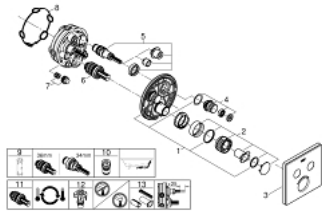

## 29 156 LS0 GROHTHERM SMARTCONTROL THERMOSTAT FOR CONCEALED INSTALLATION WITH 2 VALVES

### PRODUCT DESCRIPTION

- Colour: moon white/chrome
- trim set for GROHE Rapido SmartBox (35 600/35 604)
- Metal wall escutcheon with GROHE FastFixation (covered escutcheon and shaft sealing, covered fixing), 6° angle adjustable
- GROHE LongLife finish
- GROHE SmartControl - control the shower with intuitive push/turn button
- Includes various icons to customize push buttons
- GROHE TurboStat - compact cartridge with wax thermoelement
- GROHE ProGrip - with knurl structure
- GROHE SafeStop - safety button at 38°C
- GROHE SafeStop Plus - optional temperature limiter at 43°C or 46°C included
- Built-in check valve with dirt strainer
- Multiple outlets can be run simultaneously
- Cover plate in moon white acrylic glass
- without roughing-in set 35 600/35 604 (please order separately)
- flow performance: outlet B = 24 l/min outlet C = 26 l/min outlet B+C = 29 l/min

### SPARE PARTS, September 2016 – now

- 1: Mounting plate (Spare part-nr. 48363000)
- 2: Temperature control handle (Spare part-nr. 49029000)
- 2.1: Cover cap (Spare part-nr. 1015030000)
- 2.2: handle adaptor (Spare part-nr. 1015059990)
- 3: Escutcheon (Spare part-nr. 49040LS0)
- 4: Push button (Spare part-nr. 48361000)
- 4.1: pushbutton (Spare part-nr. 14077000)
- 5: Cartridge (Spare part-nr. 48359000)
- 5.1: Spindle (Spare part-nr. 49088000)
- 6: 3/4" Thermostatic compact cartridge (Spare part-nr. 49028000)
- 7: Non-return valves (Spare part-nr. 47979000)
- 8: Seal (Spare part-nr. 48360000)
- 9: Socket Spanner (Spare part-nr. 49059000)\*
- 10: <strong>Backflow protection combination (EN1717)</strong> (Spare part-nr. 14055000)\*
- 11: 3/4" Reversed TurboStat Cartridge (Spare part-nr. 49003000)\*
- 12: <strong>Service Stops</strong> (Spare part-nr. 1405300M)\*
- 13: Universal extension set single-lever mixers, 25 mm (Spare part-nr. 14048000)\*