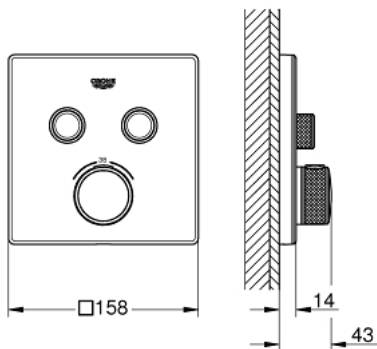

### PRODUCT DESCRIPTION

- Colour: moon white/chrome
- trim set for GROHE Rapido SmartBox (35 600/35 604)
- Metal wall escutcheon with GROHE FastFixation (covered escutcheon and shaft sealing, covered fixing), 6° angle adjustable
- GROHE LongLife finish
- GROHE SmartControl - control the shower with intuitive push/turn button
- Includes various icons to customize push buttons
- GROHE TurboStat - compact cartridge with wax thermoelement
- GROHE ProGrip - with knurl structure
- GROHE SafeStop - safety button at 38°C
- GROHE SafeStop Plus - optional temperature limiter at 43°C or 46°C included
- Built-in check valve with dirt strainer
- Multiple outlets can be run simultaneously
- Cover plate in moon white acrylic glass
- without roughing-in set 35 600/35 604 (please order separately)
- flow performance: outlet B = 24 l/min outlet C = 26 l/min outlet B+C = 29 l/min

### SPARE PARTS, September 2016 – now

- 1: Mounting plate (Spare part-nr. 48363000)
- 2: Temperature control handle (Spare part-nr. 49029000)
- 2.1: Cover cap (Spare part-nr. 1015030000)
- 2.2: handle adaptor (Spare part-nr. 1015059990)
- 3: Escutcheon (Spare part-nr. 49040LS0)
- 4: Push button (Spare part-nr. 48361000)
- 4.1: pushbutton (Spare part-nr. 14077000)
- 5: Cartridge (Spare part-nr. 48359000)
- 5.1: Spindle (Spare part-nr. 49088000)
- 6: 3/4" Thermostatic compact cartridge (Spare part-nr. 49028000)
- 7: Non-return valves (Spare part-nr. 47979000)
- 8: Seal (Spare part-nr. 48360000)
- 9: Socket Spanner (Spare part-nr. 49059000)\*
- 10: <strong>Backflow protection combination (EN1717)</strong> (Spare part-nr. 14055000)\*
- 11: 3/4" Reversed TurboStat Cartridge (Spare part-nr. 49003000)\*
- 12: <strong>Service Stops</strong> (Spare part-nr. 1405300M)\*
- 13: Universal extension set single-lever mixers, 25 mm (Spare part-nr. 14048000)\*