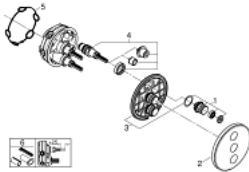

## 29 152 LS0 GROHTHERM SMARTCONTROL TRIPLE VOLUME CONTROL TRIM

### PRODUCT DESCRIPTION

- Colour: moon white/chrome
- trim set for use with GROHE Rapido SmartBox 35 600/35 604/35 601
- Metal wall escutcheon with GROHE FastFixation (covered escutcheon and shaft sealing, covered fixing), 6° angle adjustable
- 10 mm thin profile escutcheon
- GROHE LongLife finish
- GROHE SmartControl - control the shower with intuitive push/turn button
- Includes various icons to customize push buttons
- GROHE ProGrip - with knurl structure
- Multiple outlets can be run simultaneously
- Cover plate in moon white acrylic glass
- without roughing-in set 35 600/35 604 (please order separately)
- flow performance: outlet D = 28 l/min outlet E = 28 l/min outlet A = 28 l/min outlet D+E+A = 84 l/min
- Optional flow reducer for CALGreen compliance included

### SPARE PARTS, September 2016 – now

1: Push button (Spare part-nr. 48361000)

1.1: pushbutton (Spare part-nr. 14077000)

2: Escutcheon (Spare part-nr. 48367LS0)

3: Mounting plate (Spare part-nr. 48365000)

4: Cartridge (Spare part-nr. 48359000)

4.1: Spindle (Spare part-nr. 49088000)

5: Seal (Spare part-nr. 48360000)

6: Universal extension set single-lever mixers, 25 mm (Spare part-nr. 14048000)  
)\*

\* Optional accessories