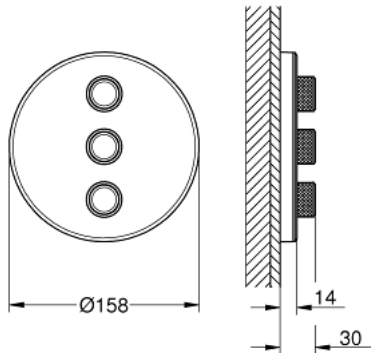

### PRODUCT DESCRIPTION

- Colour: moon white/chrome
- trim set for use with GROHE Rapido SmartBox 35 600/35 604/35 601
- Metal wall escutcheon with GROHE FastFixation (covered escutcheon and shaft sealing, covered fixing), 6° angle adjustable
- 10 mm thin profile escutcheon
- GROHE LongLife finish
- GROHE SmartControl - control the shower with intuitive push/turn button
- Includes various icons to customize push buttons
- GROHE ProGrip - with knurl structure
- Multiple outlets can be run simultaneously
- Cover plate in moon white acrylic glass
- without roughing-in set 35 600/35 604 (please order separately)
- flow performance: outlet D = 28 l/min outlet E = 28 l/min outlet A = 28 l/min outlet D+E+A = 84 l/min
- Optional flow reducer for CALGreen compliance included

### SPARE PARTS, September 2016 – now

1: Push button (Spare part-nr. 48361000)

1.1: pushbutton (Spare part-nr. 14077000)

2: Escutcheon (Spare part-nr. 48367LS0)

3: Mounting plate (Spare part-nr. 48365000)

4: Cartridge (Spare part-nr. 48359000)

4.1: Spindle (Spare part-nr. 49088000)

5: Seal (Spare part-nr. 48360000)

6: Universal extension set single-lever mixers, 25 mm (Spare part-nr. 14048000)  
)\*

\* Optional accessories