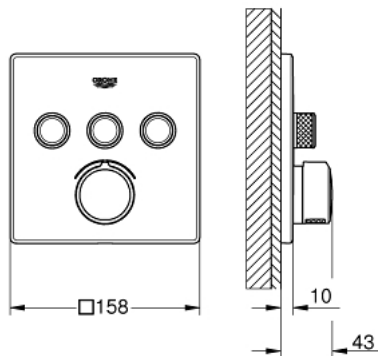

### PRODUCT DESCRIPTION

- Colour: chrome
- trim set for GROHE Rapido SmartBox (35 600/35 604)
- Metal wall escutcheon with GROHE FastFixation (covered escutcheon and shaft sealing, covered fixing), 6° angle adjustable
- GROHE LongLife finish
- GROHE SmartControl - control the shower with intuitive push/turn button
- Includes various icons to customize push buttons
- cartridge for temperature mixing
- Multiple outlets can be run simultaneously
- without roughing-in set 35 600/35 604 (please order separately)
- flow performance: outlet A = 22 l/min outlet B = 26 l/min outlet C = 22 l/min outlet A + B = 31 l/min outlet A + B + C = 34 l/min

### SPARE PARTS, September 2020 – now

- 1: Mounting plate (Spare part-nr. 48362000)
  - 2: Handle (Spare part-nr. 46990000)
  - 3: Escutcheon (Spare part-nr. 46996000)
  - 4: Push button (Spare part-nr. 48361000)
  - 4.1: pushbutton (Spare part-nr. 14077000)
  - 5: Cartridge (Spare part-nr. 48359000)
  - 5.1: Spindle (Spare part-nr. 49088000)
  - 6: Cartridge (Spare part-nr. 46989000)
  - 7: Non-return valves (Spare part-nr. 47979000)
  - 8: Seal (Spare part-nr. 48360000)
  - 9: Socket Spanner (Spare part-nr. 49059000)\*
  - 10: **Service Stops** (Spare part-nr. 1405300M)\*
  - 11: Universal extension set single-lever mixers, 25 mm (Spare part-nr. 14048000)\*
- \* Optional accessories