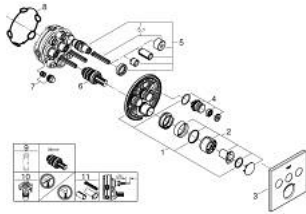

### PRODUCT DESCRIPTION

- Colour: chrome
- trim set for GROHE Rapido SmartBox (35 600/35 604)
- Metal wall escutcheon with GROHE FastFixation (covered escutcheon and shaft sealing, covered fixing), 6° angle adjustable
- GROHE LongLife finish
- GROHE SmartControl - control the shower with intuitive push/turn button
- Includes various icons to customize push buttons
- cartridge for temperature mixing
- Multiple outlets can be run simultaneously
- without roughing-in set 35 600/35 604 (please order separately)
- flow performance: outlet A = 22 l/min outlet B = 26 l/min outlet C = 22 l/min outlet A + B = 31 l/min outlet A + B + C = 34 l/min

### SPARE PARTS, September 2020 – now

- 1: Mounting plate (Spare part-nr. 48362000)
  - 2: Handle (Spare part-nr. 46990000)
  - 3: Escutcheon (Spare part-nr. 46996000)
  - 4: Push button (Spare part-nr. 48361000)
  - 4.1: pushbutton (Spare part-nr. 14077000)
  - 5: Cartridge (Spare part-nr. 48359000)
  - 5.1: Spindle (Spare part-nr. 49088000)
  - 6: Cartridge (Spare part-nr. 46989000)
  - 7: Non-return valves (Spare part-nr. 47979000)
  - 8: Seal (Spare part-nr. 48360000)
  - 9: Socket Spanner (Spare part-nr. 49059000)\*
  - 10: **Service Stops** (Spare part-nr. 1405300M)\*
  - 11: Universal extension set single-lever mixers, 25 mm (Spare part-nr. 14048000)\*
- \* Optional accessories