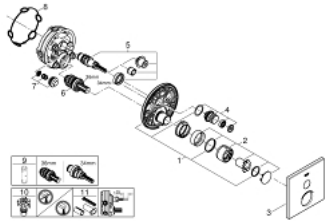

### PRODUCT DESCRIPTION

- Colour: chrome
- trim set for GROHE Rapido SmartBox (35 600/35 604)
- Metal wall escutcheon with GROHE FastFixation (covered escutcheon and shaft sealing, covered fixing), 6° angle adjustable
- GROHE LongLife finish
- GROHE SmartControl - control the shower with intuitive push/turn button
- Includes various icons to customize push buttons
- cartridge for temperature mixing
- without roughing-in set 35 600/35 604 (please order separately)
- flow performance: outlet B = 27 l/min, outlet C = 27 l/min

### SPARE PARTS, June 2018 – now

- 1: Mounting plate (Spare part-nr. 48362000)
- 2: Handle (Spare part-nr. 46990000)
- 3: Escutcheon (Spare part-nr. 46994000)
- 4: Push button (Spare part-nr. 48361000)
- 4.1: pushbutton (Spare part-nr. 14077000)
- 5: Cartridge (Spare part-nr. 48359000)
- 5.1: Spindle (Spare part-nr. 49088000)
- 6: Cartridge (Spare part-nr. 46989000)
- 7: Non-return valve (Spare part-nr. 49085000)
- 8: Seal (Spare part-nr. 48360000)
- 9: Socket Spanner (Spare part-nr. 49059000)\*
- 10: **Service Stops** (Spare part-nr. 1405300M)\*
- 11: Universal extension set single-lever mixers, 25 mm (Spare part-nr. 14048000)\*