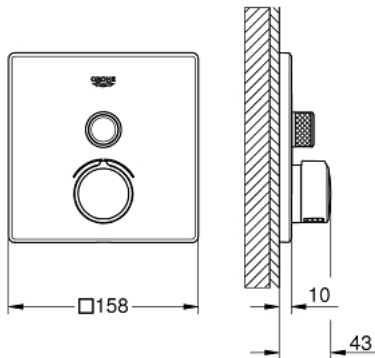

### PRODUCT DESCRIPTION

- Colour: chrome
- trim set for GROHE Rapido SmartBox (35 600/35 604)
- Metal wall escutcheon with GROHE FastFixation (covered escutcheon and shaft sealing, covered fixing), 6° angle adjustable
- GROHE LongLife finish
- GROHE SmartControl - control the shower with intuitive push/turn button
- Includes various icons to customize push buttons
- cartridge for temperature mixing
- without roughing-in set 35 600/35 604 (please order separately)
- flow performance: outlet B = 27 l/min, outlet C = 27 l/min

### SPARE PARTS, June 2018 – now

- 1: Mounting plate (Spare part-nr. 48362000)
- 2: Handle (Spare part-nr. 46990000)
- 3: Escutcheon (Spare part-nr. 46994000)
- 4: Push button (Spare part-nr. 48361000)
- 4.1: pushbutton (Spare part-nr. 14077000)
- 5: Cartridge (Spare part-nr. 48359000)
- 5.1: Spindle (Spare part-nr. 49088000)
- 6: Cartridge (Spare part-nr. 46989000)
- 7: Non-return valve (Spare part-nr. 49085000)
- 8: Seal (Spare part-nr. 48360000)
- 9: Socket Spanner (Spare part-nr. 49059000)\*
- 10: **Service Stops** (Spare part-nr. 1405300M)\*
- 11: Universal extension set single-lever mixers, 25 mm (Spare part-nr. 14048000)\*