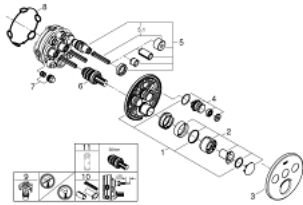

29 146 000 SMARTCONTROL CONCEALED MIXER WITH 3 VALVES

PRODUCT DESCRIPTION

- Colour: chrome
- trim set for GROHE Rapido SmartBox (35 600/35 604)
- Metal wall escutcheon with GROHE FastFixation (covered escutcheon and shaft sealing, covered fixing), 6° angle adjustable
- GROHE LongLife finish
- GROHE SmartControl - control the shower with intuitive push/turn button
- Includes various icons to customize push buttons
- cartridge for temperature mixing
- Multiple outlets can be run simultaneously
- without roughing-in set 35 600/35 604 (please order separately)
- flow performance: outlet A = 22 l/min outlet B = 26 l/min outlet C = 22 l/min outlet A + B = 31 l/min outlet A + B + C = 34 l/min

29 146 000 SMARTCONTROL CONCEALED MIXER WITH 3 VALVES

SPARE PARTS, September 2020 – now

- 1: Mounting plate (Spare part-nr. 48362000)
 - 2: Handle (Spare part-nr. 46990000)
 - 3: Escutcheon (Spare part-nr. 46993000)
 - 4: Push button (Spare part-nr. 48361000)
 - 4.1: pushbutton (Spare part-nr. 14077000)
 - 5: Cartridge (Spare part-nr. 48359000)
 - 5.1: Spindle (Spare part-nr. 49088000)
 - 6: Cartridge (Spare part-nr. 46989000)
 - 7: Non-return valves (Spare part-nr. 47979000)
 - 8: Seal (Spare part-nr. 48360000)
 - 9: Service Stops (Spare part-nr. 1405300M)*
 - 10: Universal extension set single-lever mixers, 25 mm (Spare part-nr. 14048000)*
 - 11: Socket Spanner (Spare part-nr. 49059000)*
- * Optional accessories