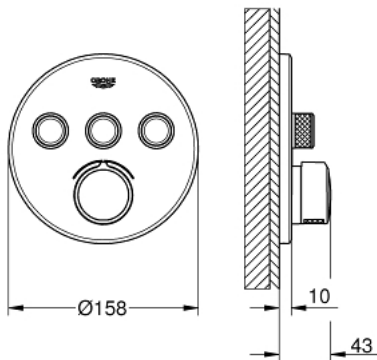

29 146 000 SMARTCONTROL CONCEALED MIXER WITH 3 VALVES

PRODUCT DESCRIPTION

- Colour: chrome
- trim set for GROHE Rapido SmartBox (35 600/35 604)
- Metal wall escutcheon with GROHE FastFixation (covered escutcheon and shaft sealing, covered fixing), 6° angle adjustable
- GROHE LongLife finish
- GROHE SmartControl - control the shower with intuitive push/turn button
- Includes various icons to customize push buttons
- cartridge for temperature mixing
- Multiple outlets can be run simultaneously
- without roughing-in set 35 600/35 604 (please order separately)
- flow performance: outlet A = 22 l/min outlet B = 26 l/min outlet C = 22 l/min outlet A + B = 31 l/min outlet A + B + C = 34 l/min

29 146 000 SMARTCONTROL CONCEALED MIXER WITH 3 VALVES

SPARE PARTS, September 2020 – now

- 1: Mounting plate (Spare part-nr. 48362000)
 - 2: Handle (Spare part-nr. 46990000)
 - 3: Escutcheon (Spare part-nr. 46993000)
 - 4: Push button (Spare part-nr. 48361000)
 - 4.1: pushbutton (Spare part-nr. 14077000)
 - 5: Cartridge (Spare part-nr. 48359000)
 - 5.1: Spindle (Spare part-nr. 49088000)
 - 6: Cartridge (Spare part-nr. 46989000)
 - 7: Non-return valves (Spare part-nr. 47979000)
 - 8: Seal (Spare part-nr. 48360000)
 - 9: Service Stops (Spare part-nr. 1405300M)*
 - 10: Universal extension set single-lever mixers, 25 mm (Spare part-nr. 14048000)*
 - 11: Socket Spanner (Spare part-nr. 49059000)*
- * Optional accessories