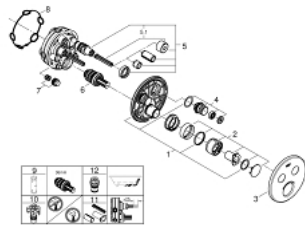

29 145 000 SMARTCONTROL CONCEALED MIXER WITH 2 VALVES

PRODUCT DESCRIPTION

- Colour: chrome
- trim set for GROHE Rapido SmartBox (35 600/35 604)
- Metal wall escutcheon with GROHE FastFixation (covered escutcheon and shaft sealing, covered fixing), 6° angle adjustable
- GROHE LongLife finish
- GROHE SmartControl - control the shower with intuitive push/turn button
- Includes various icons to customize push buttons
- cartridge for temperature mixing
- Multiple outlets can be run simultaneously
- without roughing-in set 35 600/35 604 (please order separately)
- flow performance: outlet B = 23 l/min outlet C = 25 l/min outlet B + C = 27 l/min

29 145 000 SMARTCONTROL CONCEALED MIXER WITH 2 VALVES

SPARE PARTS, September 2016 – now

- 1: Mounting plate (Spare part-nr. 48363000)
 - 2: Handle (Spare part-nr. 46990000)
 - 3: Escutcheon (Spare part-nr. 46992000)
 - 4: Push button (Spare part-nr. 48361000)
 - 4.1: pushbutton (Spare part-nr. 14077000)
 - 5: Cartridge (Spare part-nr. 48359000)
 - 5.1: Spindle (Spare part-nr. 49088000)
 - 6: Cartridge (Spare part-nr. 46989000)
 - 7: Non-return valves (Spare part-nr. 47979000)
 - 8: Seal (Spare part-nr. 48360000)
 - 9: Socket Spanner (Spare part-nr. 49059000)*
 - 10: **Service Stops** (Spare part-nr. 1405300M)*
 - 11: **Universal extension set single-lever mixers, 25 mm** (Spare part-nr. 14048000)*
 - 12: **Backflow protection combination (EN1717)** (Spare part-nr. 14055000)*
- * Optional accessories