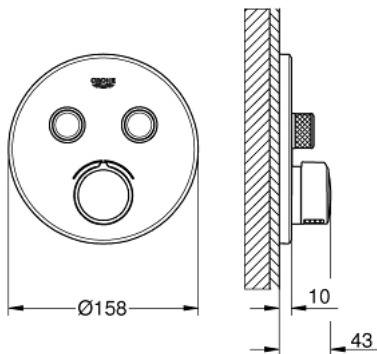

29 145 000 SMARTCONTROL CONCEALED MIXER WITH 2 VALVES

PRODUCT DESCRIPTION

- Colour: chrome
- trim set for GROHE Rapido SmartBox (35 600/35 604)
- Metal wall escutcheon with GROHE FastFixation (covered escutcheon and shaft sealing, covered fixing), 6° angle adjustable
- GROHE LongLife finish
- GROHE SmartControl - control the shower with intuitive push/turn button
- Includes various icons to customize push buttons
- cartridge for temperature mixing
- Multiple outlets can be run simultaneously
- without roughing-in set 35 600/35 604 (please order separately)
- flow performance: outlet B = 23 l/min outlet C = 25 l/min outlet B + C = 27 l/min

29 145 000 SMARTCONTROL CONCEALED MIXER WITH 2 VALVES

SPARE PARTS, September 2016 – now

- 1: Mounting plate (Spare part-nr. 48363000)
 - 2: Handle (Spare part-nr. 46990000)
 - 3: Escutcheon (Spare part-nr. 46992000)
 - 4: Push button (Spare part-nr. 48361000)
 - 4.1: pushbutton (Spare part-nr. 14077000)
 - 5: Cartridge (Spare part-nr. 48359000)
 - 5.1: Spindle (Spare part-nr. 49088000)
 - 6: Cartridge (Spare part-nr. 46989000)
 - 7: Non-return valves (Spare part-nr. 47979000)
 - 8: Seal (Spare part-nr. 48360000)
 - 9: Socket Spanner (Spare part-nr. 49059000)*
 - 10: **Service Stops** (Spare part-nr. 1405300M)*
 - 11: **Universal extension set single-lever mixers, 25 mm** (Spare part-nr. 14048000)*
 - 12: **Backflow protection combination (EN1717)** (Spare part-nr. 14055000)*
- * Optional accessories