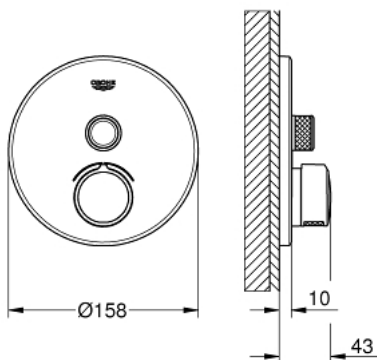

### PRODUCT DESCRIPTION

- Colour: chrome
- trim set for GROHE Rapido SmartBox (35 600/35 604)
- Metal wall escutcheon with GROHE FastFixation (covered escutcheon and shaft sealing, covered fixing), 6° angle adjustable
- GROHE LongLife finish
- GROHE SmartControl - control the shower with intuitive push/turn button
- Includes various icons to customize push buttons
- cartridge for temperature mixing
- without roughing-in set 35 600/35 604 (please order separately)
- flow performance: outlet B = 27 l/min, outlet C = 27 l/min

### SPARE PARTS, June 2018 – now

- 1: Mounting plate (Spare part-nr. 48362000)
- 2: Handle (Spare part-nr. 46990000)
- 3: Escutcheon (Spare part-nr. 46991000)
- 4: Push button (Spare part-nr. 48361000)
- 4.1: pushbutton (Spare part-nr. 14077000)
- 5: Cartridge (Spare part-nr. 48359000)
- 5.1: Spindle (Spare part-nr. 49088000)
- 6: Cartridge (Spare part-nr. 46989000)
- 7: Non-return valve (Spare part-nr. 49085000)
- 8: Seal (Spare part-nr. 48360000)
- 9: Cartridge (Spare part-nr. 48359000)\*
- 10: **Service Stops** (Spare part-nr. 1405300M)\*
- 11: Universal extension set single-lever mixers, 25 mm (Spare part-nr. 14048000)\*