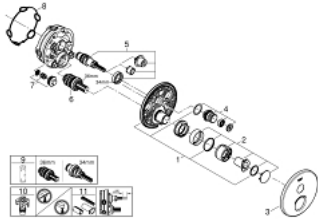

### PRODUCT DESCRIPTION

- Colour: chrome
- trim set for GROHE Rapido SmartBox (35 600/35 604)
- Metal wall escutcheon with GROHE FastFixation (covered escutcheon and shaft sealing, covered fixing), 6° angle adjustable
- GROHE LongLife finish
- GROHE SmartControl - control the shower with intuitive push/turn button
- Includes various icons to customize push buttons
- cartridge for temperature mixing
- without roughing-in set 35 600/35 604 (please order separately)
- flow performance: outlet B = 27 l/min, outlet C = 27 l/min

### SPARE PARTS, June 2018 – now

- 1: Mounting plate (Spare part-nr. 48362000)
- 2: Handle (Spare part-nr. 46990000)
- 3: Escutcheon (Spare part-nr. 46991000)
- 4: Push button (Spare part-nr. 48361000)
- 4.1: pushbutton (Spare part-nr. 14077000)
- 5: Cartridge (Spare part-nr. 48359000)
- 5.1: Spindle (Spare part-nr. 49088000)
- 6: Cartridge (Spare part-nr. 46989000)
- 7: Non-return valve (Spare part-nr. 49085000)
- 8: Seal (Spare part-nr. 48360000)
- 9: Cartridge (Spare part-nr. 48359000)\*
- 10: **Service Stops** (Spare part-nr. 1405300M)\*
- 11: Universal extension set single-lever mixers, 25 mm (Spare part-nr. 14048000)\*