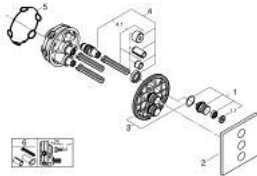

29 127 DC0 GROHTHERM SMARTCONTROL TRIPLE VOLUME CONTROL TRIM

PRODUCT DESCRIPTION

- Colour: supersteel
- trim set for use with GROHE Rapido SmartBox 35 600/35 604/35 601
- Metal wall escutcheon with GROHE FastFixation (covered escutcheon and shaft sealing, covered fixing), 6° angle adjustable
- 10 mm thin profile escutcheon
- GROHE LongLife finish
- GROHE SmartControl - control the shower with intuitive push/turn button
- Includes various icons to customize push buttons
- Multiple outlets can be run simultaneously
- without roughing-in set 35 600/35 604 (please order separately)
- flow performance: outlet D = 28 l/min outlet E = 28 l/min outlet A = 28 l/min outlet D+E+A = 65 l/min
- Optional flow reducer for CALGreen compliance included

29 127 DC0 GROHTHERM SMARTCONTROL TRIPLE VOLUME CONTROL TRIM

SPARE PARTS, March 2023 – now

1: Push button (Spare part-nr. 48361DC0)

1.1: pushbutton (Spare part-nr. 14077000)

2: Escutcheon (Spare part-nr. 48368DC0)

3: Mounting plate (Spare part-nr. 48365000)

4: Cartridge (Spare part-nr. 48359000)

4.1: Spindle (Spare part-nr. 49088000)

5: Seal (Spare part-nr. 48360000)

6: Universal extension set single-lever mixers, 25 mm (Spare part-nr. 14048000)
)*