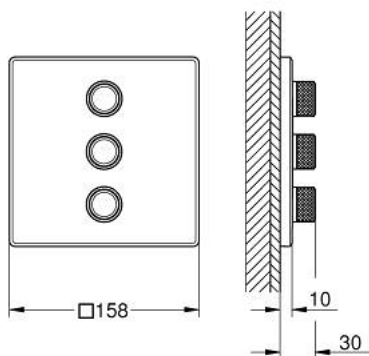

29 127 DC0 GROHTHERM SMARTCONTROL TRIPLE VOLUME CONTROL TRIM

PRODUCT DESCRIPTION

- Colour: supersteel
- trim set for use with GROHE Rapido SmartBox 35 600/35 604/35 601
- Metal wall escutcheon with GROHE FastFixation (covered escutcheon and shaft sealing, covered fixing), 6° angle adjustable
- 10 mm thin profile escutcheon
- GROHE LongLife finish
- GROHE SmartControl - control the shower with intuitive push/turn button
- Includes various icons to customize push buttons
- Multiple outlets can be run simultaneously
- without roughing-in set 35 600/35 604 (please order separately)
- flow performance: outlet D = 28 l/min outlet E = 28 l/min outlet A = 28 l/min outlet D+E+A = 65 l/min
- Optional flow reducer for CALGreen compliance included

29 127 DC0 GROHTHERM SMARTCONTROL TRIPLE VOLUME CONTROL TRIM

SPARE PARTS, March 2023 – now

1: Push button (Spare part-nr. 48361DC0)

1.1: pushbutton (Spare part-nr. 14077000)

2: Escutcheon (Spare part-nr. 48368DC0)

3: Mounting plate (Spare part-nr. 48365000)

4: Cartridge (Spare part-nr. 48359000)

4.1: Spindle (Spare part-nr. 49088000)

5: Seal (Spare part-nr. 48360000)

6: Universal extension set single-lever mixers, 25 mm (Spare part-nr. 14048000)
)*