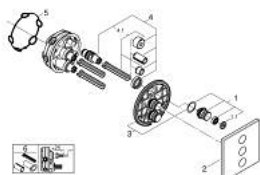

29 127 AL0 GROHTHERM SMARTCONTROL TRIPLE VOLUME CONTROL TRIM

PRODUCT DESCRIPTION

- Colour: Brushed hard graphite
- trim set for use with GROHE Rapido SmartBox 35 600/35 604/35 601
- Metal wall escutcheon with GROHE FastFixation (covered escutcheon and shaft sealing, covered fixing), 6° angle adjustable
- 10 mm thin profile escutcheon
- GROHE LongLife finish
- GROHE SmartControl - control the shower with intuitive push/turn button
- Includes various icons to customize push buttons
- Multiple outlets can be run simultaneously
- without roughing-in set 35 600/35 604 (please order separately)
- flow performance: outlet D = 28 l/min outlet E = 28 l/min outlet A = 28 l/min outlet D+E+A = 65 l/min
- Optional flow reducer for CALGreen compliance included

29 127 AL0 GROHTHERM SMARTCONTROL TRIPLE VOLUME CONTROL TRIM

SPARE PARTS, March 2023 – now

- 1: Push button (Spare part-nr. 48361AL0)
- 1.1: pushbutton (Spare part-nr. 14077000)
- 2: Escutcheon (Spare part-nr. 48368AL0)
- 3: Mounting plate (Spare part-nr. 48365000)
- 4: Cartridge (Spare part-nr. 48359000)
- 4.1: Spindle (Spare part-nr. 49088000)
- 5: Seal (Spare part-nr. 48360000)
- 6: Universal extension set single-lever mixers, 25 mm (Spare part-nr. 14048000)