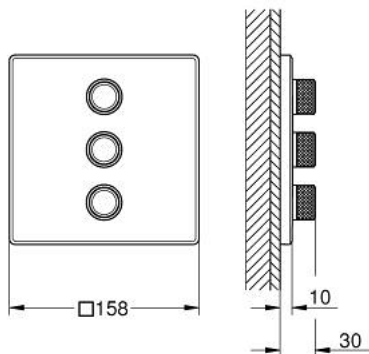

29 127 AL0 GROHTHERM SMARTCONTROL TRIPLE VOLUME CONTROL TRIM

PRODUCT DESCRIPTION

- Colour: Brushed hard graphite
- trim set for use with GROHE Rapido SmartBox 35 600/35 604/35 601
- Metal wall escutcheon with GROHE FastFixation (covered escutcheon and shaft sealing, covered fixing), 6° angle adjustable
- 10 mm thin profile escutcheon
- GROHE LongLife finish
- GROHE SmartControl - control the shower with intuitive push/turn button
- Includes various icons to customize push buttons
- Multiple outlets can be run simultaneously
- without roughing-in set 35 600/35 604 (please order separately)
- flow performance: outlet D = 28 l/min outlet E = 28 l/min outlet A = 28 l/min outlet D+E+A = 65 l/min
- Optional flow reducer for CALGreen compliance included

29 127 AL0 GROHTHERM SMARTCONTROL TRIPLE VOLUME CONTROL TRIM

SPARE PARTS, March 2023 – now

- 1: Push button (Spare part-nr. 48361AL0)
- 1.1: pushbutton (Spare part-nr. 14077000)
- 2: Escutcheon (Spare part-nr. 48368AL0)
- 3: Mounting plate (Spare part-nr. 48365000)
- 4: Cartridge (Spare part-nr. 48359000)
- 4.1: Spindle (Spare part-nr. 49088000)
- 5: Seal (Spare part-nr. 48360000)
- 6: Universal extension set single-lever mixers, 25 mm (Spare part-nr. 14048000)