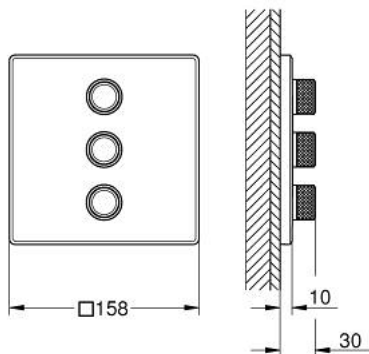

29 127 A00 GROHTHERM SMARTCONTROL TRIPLE VOLUME CONTROL TRIM

PRODUCT DESCRIPTION

- Colour: Hard graphite
- trim set for use with GROHE Rapido SmartBox 35 600/35 604/35 601
- Metal wall escutcheon with GROHE FastFixation (covered escutcheon and shaft sealing, covered fixing), 6° angle adjustable
- 10 mm thin profile escutcheon
- GROHE LongLife finish
- GROHE SmartControl - control the shower with intuitive push/turn button
- Includes various icons to customize push buttons
- Multiple outlets can be run simultaneously
- without roughing-in set 35 600/35 604 (please order separately)
- flow performance: outlet D = 28 l/min outlet E = 28 l/min outlet A = 28 l/min outlet D+E+A = 65 l/min
- Optional flow reducer for CALGreen compliance included