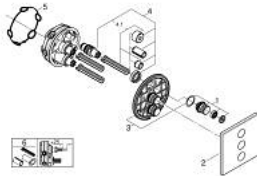

29 127 000 GROHTHERM SMARTCONTROL TRIPLE VOLUME CONTROL TRIM

PRODUCT DESCRIPTION

- Colour: chrome
- trim set for use with GROHE Rapido SmartBox 35 600/35 604/35 601
- Metal wall escutcheon with GROHE FastFixation (covered escutcheon and shaft sealing, covered fixing), 6° angle adjustable
- 10 mm thin profile escutcheon
- GROHE LongLife finish
- GROHE SmartControl - control the shower with intuitive push/turn button
- Includes various icons to customize push buttons
- GROHE ProGrip - with knurled structure
- Multiple outlets can be run simultaneously
- without roughing-in set 35 600/35 604 (please order separately)
- flow performance: outlet D = 28 l/min outlet E = 28 l/min outlet A = 28 l/min outlet D+E+A = 65 l/min
- Optional flow reducer for CALGreen compliance included

29 127 000 GROHTHERM SMARTCONTROL TRIPLE VOLUME CONTROL TRIM

SPARE PARTS, January 2020 – now

- 1: Push button (Spare part-nr. 48361000)
- 1.1: pushbutton (Spare part-nr. 14077000)
- 2: Escutcheon (Spare part-nr. 48368000)
- 3: Mounting plate (Spare part-nr. 48365000)
- 4: Cartridge (Spare part-nr. 48359000)
- 4.1: Spindle (Spare part-nr. 49088000)
- 5: Seal (Spare part-nr. 48360000)
- 6: Universal extension set single-lever mixers, 25 mm (Spare part-nr. 14048000)