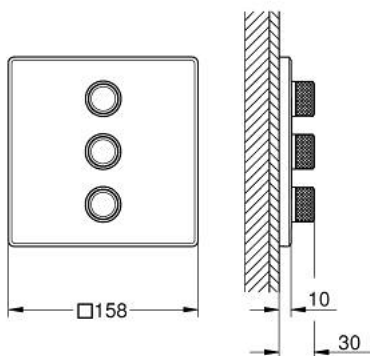

### PRODUCT DESCRIPTION

- Colour: chrome
- trim set for use with GROHE Rapido SmartBox 35 600/35 604/35 601
- Metal wall escutcheon with GROHE FastFixation (covered escutcheon and shaft sealing, covered fixing), 6° angle adjustable
- 10 mm thin profile escutcheon
- GROHE LongLife finish
- GROHE SmartControl - control the shower with intuitive push/turn button
- Includes various icons to customize push buttons
- GROHE ProGrip - with knurl structure
- Multiple outlets can be run simultaneously
- without roughing-in set 35 600/35 604 (please order separately)
- flow performance: outlet D = 28 l/min outlet E = 28 l/min outlet A = 28 l/min outlet D+E+A = 65 l/min
- Optional flow reducer for CALGreen compliance included

### SPARE PARTS, January 2020 – now

1: Push button (Spare part-nr. 48361000)

1.1: pushbutton (Spare part-nr. 14077000)

2: Escutcheon (Spare part-nr. 48368000)

3: Mounting plate (Spare part-nr. 48365000)

4: Cartridge (Spare part-nr. 48359000)