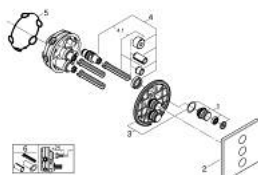

### PRODUCT DESCRIPTION

- Colour: chrome
- trim set for use with GROHE Rapido SmartBox 35 600/35 604/35 601
- Metal wall escutcheon with GROHE FastFixation (covered escutcheon and shaft sealing, covered fixing), 6° angle adjustable
- 10 mm thin profile escutcheon
- GROHE LongLife finish
- GROHE SmartControl - control the shower with intuitive push/turn button
- Includes various icons to customize push buttons
- GROHE ProGrip - with knurl structure
- Multiple outlets can be run simultaneously
- without roughing-in set 35 600/35 604 (please order separately)
- flow performance: outlet D = 28 l/min outlet E = 28 l/min outlet A = 28 l/min outlet D+E+A = 65 l/min
- Optional flow reducer for CALGreen compliance included

### SPARE PARTS, January 2020 – now

1: Push button (Spare part-nr. 48361000)

1.1: pushbutton (Spare part-nr. 14077000)

2: Escutcheon (Spare part-nr. 48368000)

3: Mounting plate (Spare part-nr. 48365000)

4: Cartridge (Spare part-nr. 48359000)

4.1: Spindle (Spare part-nr. 49088000)

5: Seal (Spare part-nr. 48360000)

6: Universal extension set single-lever mixers, 25 mm (Spare part-nr. 14048000)  
)\*

\* Optional accessories