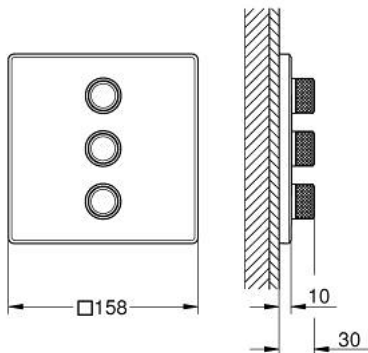

29 127 000 GROHTHERM SMARTCONTROL TRIPLE VOLUME CONTROL TRIM

PRODUCT DESCRIPTION

- Colour: chrome
- trim set for use with GROHE Rapido SmartBox 35 600/35 604/35 601
- Metal wall escutcheon with GROHE FastFixation (covered escutcheon and shaft sealing, covered fixing), 6° angle adjustable
- 10 mm thin profile escutcheon
- GROHE LongLife finish
- GROHE SmartControl - control the shower with intuitive push/turn button
- Includes various icons to customize push buttons
- GROHE ProGrip - with knurled structure
- Multiple outlets can be run simultaneously
- without roughing-in set 35 600/35 604 (please order separately)
- flow performance: outlet D = 28 l/min outlet E = 28 l/min outlet A = 28 l/min outlet D+E+A = 65 l/min
- Optional flow reducer for CALGreen compliance included

29 127 000 GROHTHERM SMARTCONTROL TRIPLE VOLUME CONTROL TRIM

SPARE PARTS, January 2020 – now

- 1: Push button (Spare part-nr. 48361000)
- 1.1: pushbutton (Spare part-nr. 14077000)
- 2: Escutcheon (Spare part-nr. 48368000)
- 3: Mounting plate (Spare part-nr. 48365000)
- 4: Cartridge (Spare part-nr. 48359000)
- 4.1: Spindle (Spare part-nr. 49088000)
- 5: Seal (Spare part-nr. 48360000)
- 6: Universal extension set single-lever mixers, 25 mm (Spare part-nr. 14048000)