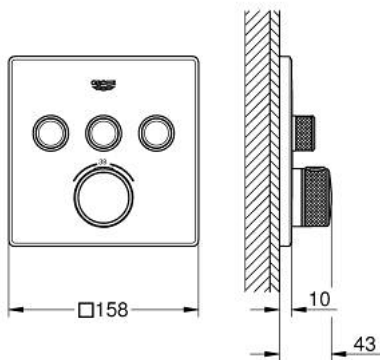

### PRODUCT DESCRIPTION

- Colour: Brushed cool sunrise
- trim set for GROHE Rapido SmartBox (35 600/35 604)
- Metal wall escutcheon with GROHE FastFixation (covered escutcheon and shaft sealing, covered fixing), 6° angle adjustable
- GROHE LongLife finish
- GROHE SmartControl - control the shower with intuitive push/turn button
- Includes various icons to customize push buttons
- GROHE TurboStat - compact cartridge with wax thermoelement
- GROHE SafeStop - safety button at 38°C
- GROHE SafeStop Plus - optional temperature limiter at 43°C or 46°C included
- Built-in check valve with dirt strainer
- Multiple outlets can be run simultaneously
- without roughing-in set 35 600/35 604 (please order separately)
- flow performance: outlet A = 23 l/min, outlet B = 27 l/min, outlet C = 23 l/min, outlet A + B = 33 l/min, outlet A + B + C = 36 l/min