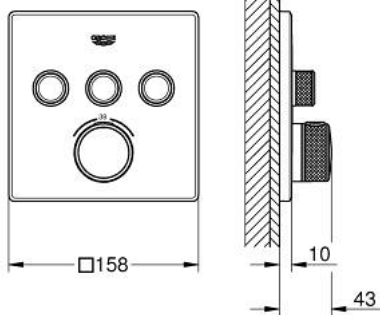

29 126 DL0 GROHTHERM SMARTCONTROL THERMOSTAT FOR CONCEALED INSTALLATION WITH 3 VALVES

PRODUCT DESCRIPTION

- Colour: Brushed warm sunset
- trim set for GROHE Rapido SmartBox (35 600/35 604)
- Metal wall escutcheon with GROHE FastFixation (covered escutcheon and shaft sealing, covered fixing), 6° angle adjustable
- GROHE LongLife finish
- GROHE SmartControl - control the shower with intuitive push/turn button
- Includes various icons to customize push buttons
- GROHE TurboStat - compact cartridge with wax thermoelement
- GROHE SafeStop - safety button at 38°C
- GROHE SafeStop Plus - optional temperature limiter at 43°C or 46°C included
- Built-in check valve with dirt strainer
- Multiple outlets can be run simultaneously
- without roughing-in set 35 600/35 604 (please order separately)
- flow performance: outlet A = 23 l/min, outlet B = 27 l/min, outlet C = 23 l/min, outlet A + B = 33 l/min, outlet A + B + C = 36 l/min