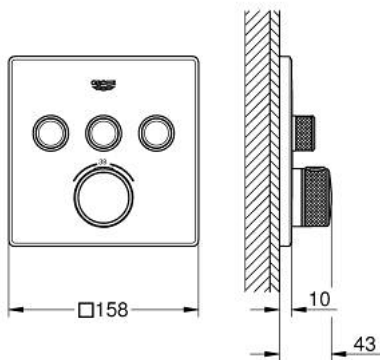

29 126 A00 GROHTHERM SMARTCONTROL THERMOSTAT FOR CONCEALED INSTALLATION WITH 3 VALVES

PRODUCT DESCRIPTION

- Colour: Hard graphite
- trim set for GROHE Rapido SmartBox (35 600/35 604)
- Metal wall escutcheon with GROHE FastFixation (covered escutcheon and shaft sealing, covered fixing), 6° angle adjustable
- GROHE LongLife finish
- GROHE SmartControl - control the shower with intuitive push/turn button
- Includes various icons to customize push buttons
- GROHE TurboStat - compact cartridge with wax thermoelement
- GROHE SafeStop - safety button at 38°C
- GROHE SafeStop Plus - optional temperature limiter at 43°C or 46°C included
- Built-in check valve with dirt strainer
- Multiple outlets can be run simultaneously
- without roughing-in set 35 600/35 604 (please order separately)
- flow performance: outlet A = 23 l/min, outlet B = 27 l/min, outlet C = 23 l/min, outlet A + B = 33 l/min, outlet A + B + C = 36 l/min