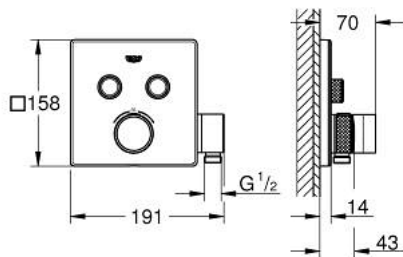

29 125 000 GROHTHERM SMARTCONTROL THERMOSTAT FOR CONCEALED INSTALLATION WITH 2 VALVES AND INTEGRATED SHOWER HOLDER

PRODUCT DESCRIPTION

- Colour: chrome
- trim set for GROHE Rapido SmartBox (35 600/35 604)
- Metal wall escutcheon with GROHE FastFixation (covered escutcheon and shaft sealing, covered fixing), 6° angle adjustable
- GROHE LongLife finish
- GROHE SmartControl - control the shower with intuitive push/turn button
- Includes various icons to customize push buttons
- GROHE TurboStat - compact cartridge with wax thermoelement
- GROHE ProGrip - with knurl structure
- GROHE SafeStop - safety button at 38°C
- GROHE SafeStop Plus - optional temperature limiter at 43°C or 46°C included
- Built-in check valve with dirt strainer
- Multiple outlets can be run simultaneously
- integrated shower union with shower outlet ½"
- without roughing-in set 35 600/35 604 (please order separately)
- flow performance: outlet B = 24 l/min hand shower = 12 l/min outlet B + hand shower = 27 l/min