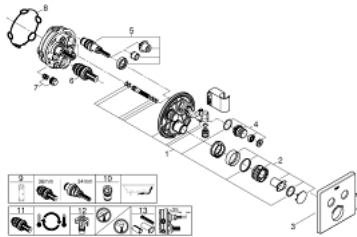

29 125 000 GROHTHERM SMARTCONTROL THERMOSTAT FOR CONCEALED INSTALLATION WITH 2 VALVES AND INTEGRATED SHOWER HOLDER

SPARE PARTS, September 2016 – now

- 1: Mounting Template (Spare part-nr. 48364000)
- 2: Temperature control handle (Spare part-nr. 49029000)
 - 2.1: Cover cap (Spare part-nr. 1015030000)
 - 2.2: handle adaptor (Spare part-nr. 1015059990)
- 3: Escutcheon (Spare part-nr. 49041000)
- 4: Push button (Spare part-nr. 48361000)
 - 4.1: pushbutton (Spare part-nr. 14077000)
- 5: Cartridge (Spare part-nr. 48359000)
 - 5.1: Spindle (Spare part-nr. 49088000)
- 6: 3/4" Thermostatic compact cartridge (Spare part-nr. 49028000)
- 7: Non-return valves (Spare part-nr. 47979000)
- 8: Seal (Spare part-nr. 48360000)
- 9: Socket Spanner (Spare part-nr. 49059000)*
- 10: **Backflow protection combination (EN1717)** (Spare part-nr. 14055000)*
- 11: 3/4" Reversed TurboStat Cartridge (Spare part-nr. 49003000)*
- 12: **Service Stops** (Spare part-nr. 14053000M)*
- 13: Universal extension set single-lever mixers, 25 mm (Spare part-nr. 14048000)*