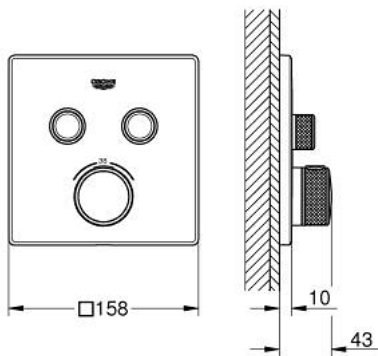

29 124 GN0 GROHTHERM SMARTCONTROL THERMOSTAT FOR CONCEALED INSTALLATION WITH 2 VALVES

PRODUCT DESCRIPTION

- Colour: Brushed cool sunrise
- trim set for GROHE Rapido SmartBox (35 600/35 604)
- Metal wall escutcheon with GROHE FastFixation (covered escutcheon and shaft sealing, covered fixing), 6° angle adjustable
- GROHE LongLife finish
- GROHE SmartControl - control the shower with intuitive push/turn button
- Includes various icons to customize push buttons
- GROHE TurboStat - compact cartridge with wax thermoelement
- GROHE SafeStop - safety button at 38°C
- GROHE SafeStop Plus - optional temperature limiter at 43°C or 46°C included
- Built-in check valve with dirt strainer
- Multiple outlets can be run simultaneously
- without roughing-in set 35 600/35 604 (please order separately)
- flow performance: outlet B = 24 l/min outlet C = 26 l/min outlet B+C = 29 l/min