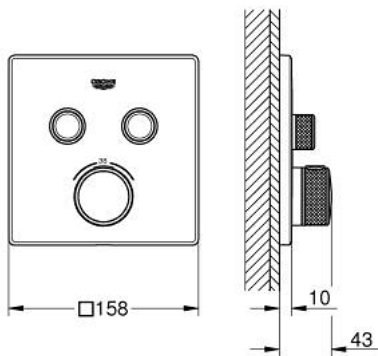

29 124 DL0 GROHTHERM SMARTCONTROL THERMOSTAT FOR CONCEALED INSTALLATION WITH 2 VALVES

PRODUCT DESCRIPTION

- Colour: Brushed warm sunset
- trim set for GROHE Rapido SmartBox (35 600/35 604)
- Metal wall escutcheon with GROHE FastFixation (covered escutcheon and shaft sealing, covered fixing), 6° angle adjustable
- GROHE LongLife finish
- GROHE SmartControl - control the shower with intuitive push/turn button
- Includes various icons to customize push buttons
- GROHE TurboStat - compact cartridge with wax thermoelement
- GROHE SafeStop - safety button at 38°C
- GROHE SafeStop Plus - optional temperature limiter at 43°C or 46°C included
- Built-in check valve with dirt strainer
- Multiple outlets can be run simultaneously
- without roughing-in set 35 600/35 604 (please order separately)
- flow performance: outlet B = 24 l/min outlet C = 26 l/min outlet B+C = 29 l/min