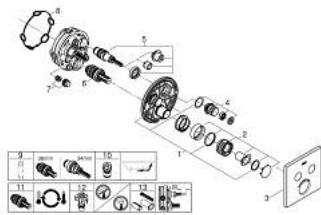

29 124 AL0 GROHTHERM SMARTCONTROL THERMOSTAT FOR CONCEALED INSTALLATION WITH 2 VALVES

PRODUCT DESCRIPTION

- Colour: Brushed hard graphite
- trim set for GROHE Rapido SmartBox (35 600/35 604)
- Metal wall escutcheon with GROHE FastFixation (covered escutcheon and shaft sealing, covered fixing), 6° angle adjustable
- GROHE LongLife finish
- GROHE SmartControl - control the shower with intuitive push/turn button
- Includes various icons to customize push buttons
- GROHE TurboStat - compact cartridge with wax thermoelement
- GROHE SafeStop - safety button at 38°C
- GROHE SafeStop Plus - optional temperature limiter at 43°C or 46°C included
- Built-in check valve with dirt strainer
- Multiple outlets can be run simultaneously
- without roughing-in set 35 600/35 604 (please order separately)
- flow performance: outlet B = 24 l/min outlet C = 26 l/min outlet B+C = 29 l/min

29 124 AL0 GROHTHERM SMARTCONTROL THERMOSTAT FOR CONCEALED INSTALLATION WITH 2 VALVES

SPARE PARTS, September 2018 – now

- 1: Mounting plate (Spare part-nr. 48363000)
- 2: Temperature control handle (Spare part-nr. 49029AL0)
- 3: Escutcheon (Spare part-nr. 49039AL0)
- 4: Push button (Spare part-nr. 48361AL0)
- 4.1: pushbutton (Spare part-nr. 14077000)
- 5: Cartridge (Spare part-nr. 48359000)
- 5.1: Spindle (Spare part-nr. 49088000)
- 6: 3/4" Thermostatic compact cartridge (Spare part-nr. 49028000)
- 7: Non-return valves (Spare part-nr. 47979000)
- 8: Seal (Spare part-nr. 48360000)
- 9: Socket Spanner (Spare part-nr. 49059000)*
- 10: **Backflow protection combination (EN1717)** (Spare part-nr. 14055000)*
- 11: 3/4" Reversed TurboStat Cartridge (Spare part-nr. 49003000)*
- 12: **Service Stops** (Spare part-nr. 1405300M)*
- 13: Universal extension set single-lever mixers, 25 mm (Spare part-nr. 14048000)*