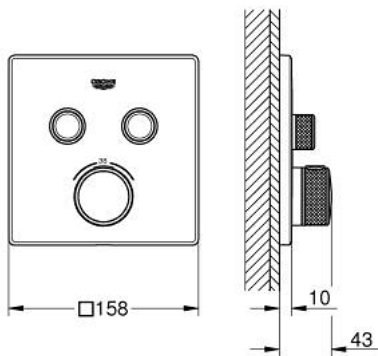

29 124 AL0 GROHTHERM SMARTCONTROL THERMOSTAT FOR CONCEALED INSTALLATION WITH 2 VALVES

PRODUCT DESCRIPTION

- Colour: Brushed hard graphite
- trim set for GROHE Rapido SmartBox (35 600/35 604)
- Metal wall escutcheon with GROHE FastFixation (covered escutcheon and shaft sealing, covered fixing), 6° angle adjustable
- GROHE LongLife finish
- GROHE SmartControl - control the shower with intuitive push/turn button
- Includes various icons to customize push buttons
- GROHE TurboStat - compact cartridge with wax thermoelement
- GROHE SafeStop - safety button at 38°C
- GROHE SafeStop Plus - optional temperature limiter at 43°C or 46°C included
- Built-in check valve with dirt strainer
- Multiple outlets can be run simultaneously
- without roughing-in set 35 600/35 604 (please order separately)
- flow performance: outlet B = 24 l/min outlet C = 26 l/min outlet B+C = 29 l/min

29 124 AL0 GROHTHERM SMARTCONTROL THERMOSTAT FOR CONCEALED INSTALLATION WITH 2 VALVES

SPARE PARTS, September 2018 – now

- 1: Mounting plate (Spare part-nr. 48363000)
- 2: Temperature control handle (Spare part-nr. 49029AL0)
- 3: Escutcheon (Spare part-nr. 49039AL0)
- 4: Push button (Spare part-nr. 48361AL0)
- 4.1: pushbutton (Spare part-nr. 14077000)
- 5: Cartridge (Spare part-nr. 48359000)
- 5.1: Spindle (Spare part-nr. 49088000)
- 6: 3/4" Thermostatic compact cartridge (Spare part-nr. 49028000)
- 7: Non-return valves (Spare part-nr. 47979000)
- 8: Seal (Spare part-nr. 48360000)
- 9: Socket Spanner (Spare part-nr. 49059000)*
- 10: **Backflow protection combination (EN1717)** (Spare part-nr. 14055000)*
- 11: 3/4" Reversed TurboStat Cartridge (Spare part-nr. 49003000)*
- 12: **Service Stops** (Spare part-nr. 1405300M)*
- 13: Universal extension set single-lever mixers, 25 mm (Spare part-nr. 14048000)*