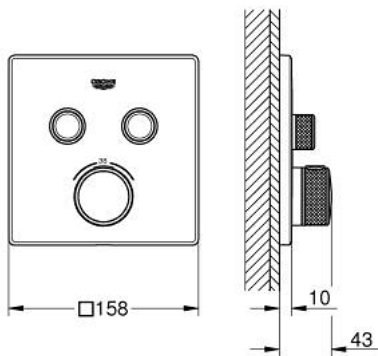

29 124 A00 GROHTHERM SMARTCONTROL THERMOSTAT FOR CONCEALED INSTALLATION WITH 2 VALVES

PRODUCT DESCRIPTION

- Colour: Hard graphite
- trim set for GROHE Rapido SmartBox (35 600/35 604)
- Metal wall escutcheon with GROHE FastFixation (covered escutcheon and shaft sealing, covered fixing), 6° angle adjustable
- GROHE LongLife finish
- GROHE SmartControl - control the shower with intuitive push/turn button
- Includes various icons to customize push buttons
- GROHE TurboStat - compact cartridge with wax thermoelement
- GROHE SafeStop - safety button at 38°C
- GROHE SafeStop Plus - optional temperature limiter at 43°C or 46°C included
- Built-in check valve with dirt strainer
- Multiple outlets can be run simultaneously
- without roughing-in set 35 600/35 604 (please order separately)
- flow performance: outlet B = 24 l/min outlet C = 26 l/min outlet B+C = 29 l/min