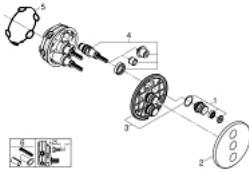

29 122 000 GROHTHERM SMARTCONTROL TRIPLE VOLUME CONTROL TRIM

PRODUCT DESCRIPTION

- Colour: chrome
- trim set for use with GROHE Rapido SmartBox 35 600/35 604/35 601
- Metal wall escutcheon with GROHE FastFixation (covered escutcheon and shaft sealing, covered fixing), 6° angle adjustable
- 10 mm thin profile escutcheon
- GROHE LongLife finish
- GROHE SmartControl - control the shower with intuitive push/turn button
- Includes various icons to customize push buttons
- GROHE ProGrip - with knurl structure
- Multiple outlets can be run simultaneously
- without roughing-in set 35 600/35 604 (please order separately)
- flow performance: outlet D = 28 l/min outlet E = 28 l/min outlet A = 28 l/min outlet D+E+A = 65 l/min

29 122 000 GROHTHERM SMARTCONTROL TRIPLE VOLUME CONTROL TRIM

SPARE PARTS, September 2016 – now

- 1: Push button (Spare part-nr. 48361000)
- 1.1: pushbutton (Spare part-nr. 14077000)
- 2: Escutcheon (Spare part-nr. 48366000)
- 3: Mounting plate (Spare part-nr. 48365000)
- 4: Cartridge (Spare part-nr. 48359000)
- 4.1: Spindle (Spare part-nr. 49088000)
- 5: Seal (Spare part-nr. 48360000)
- 6: Universal extension set single-lever mixers, 25 mm (Spare part-nr. 14048000)*