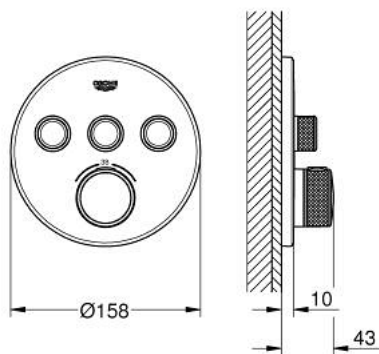

## 29 121 GL0 GROHTHERM SMARTCONTROL THERMOSTAT FOR CONCEALED INSTALLATION WITH 3 VALVES

### PRODUCT DESCRIPTION

- Colour: Cool sunrise
- trim set for GROHE Rapido SmartBox (35 600/35 604)
- Metal wall escutcheon with GROHE FastFixation (covered escutcheon and shaft sealing, covered fixing), 6° angle adjustable
- GROHE LongLife finish
- GROHE SmartControl - control the shower with intuitive push/turn button
- Includes various icons to customize push buttons
- GROHE TurboStat - compact cartridge with wax thermostatic element
- GROHE SafeStop - safety button at 38°C
- GROHE SafeStop Plus - optional temperature limiter at 43°C or 46°C included
- Built-in check valve with dirt strainer
- Multiple outlets can be run simultaneously
- without roughing-in set 35 600/35 604 (please order separately)
- flow performance: outlet A = 23 l/min, outlet B = 27 l/min, outlet C = 23 l/min, outlet A + B = 33 l/min, outlet A + B + C = 36 l/min