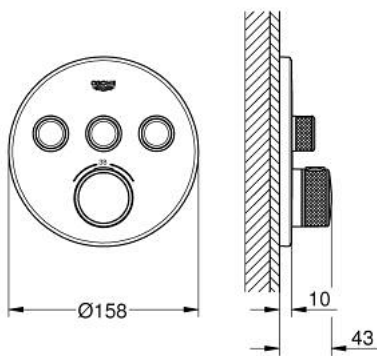

29 121 AL0 GROHTHERM SMARTCONTROL THERMOSTAT FOR CONCEALED INSTALLATION WITH 3 VALVES

PRODUCT DESCRIPTION

- Colour: Brushed hard graphite
- trim set for GROHE Rapido SmartBox (35 600/35 604)
- Metal wall escutcheon with GROHE FastFixation (covered escutcheon and shaft sealing, covered fixing), 6° angle adjustable
- GROHE LongLife finish
- GROHE SmartControl - control the shower with intuitive push/turn button
- Includes various icons to customize push buttons
- GROHE TurboStat - compact cartridge with wax thermostatic element
- GROHE SafeStop - safety button at 38°C
- GROHE SafeStop Plus - optional temperature limiter at 43°C or 46°C included
- Built-in check valve with dirt strainer
- Multiple outlets can be run simultaneously
- without roughing-in set 35 600/35 604 (please order separately)
- flow performance: outlet A = 23 l/min, outlet B = 27 l/min, outlet C = 23 l/min, outlet A + B = 33 l/min, outlet A + B + C = 36 l/min