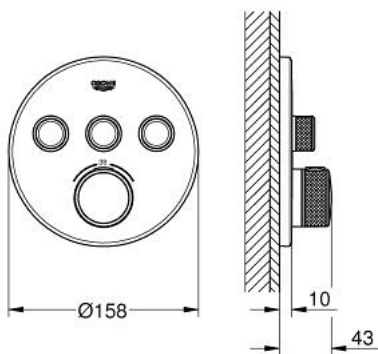

29 121 A00 GROHTHERM SMARTCONTROL THERMOSTAT FOR CONCEALED INSTALLATION WITH 3 VALVES

PRODUCT DESCRIPTION

- Colour: Hard graphite
- trim set for GROHE Rapido SmartBox (35 600/35 604)
- Metal wall escutcheon with GROHE FastFixation (covered escutcheon and shaft sealing, covered fixing), 6° angle adjustable
- GROHE LongLife finish
- GROHE SmartControl - control the shower with intuitive push/turn button
- Includes various icons to customize push buttons
- GROHE TurboStat - compact cartridge with wax thermostatic element
- GROHE SafeStop - safety button at 38°C
- GROHE SafeStop Plus - optional temperature limiter at 43°C or 46°C included
- Built-in check valve with dirt strainer
- Multiple outlets can be run simultaneously
- without roughing-in set 35 600/35 604 (please order separately)
- flow performance: outlet A = 23 l/min, outlet B = 27 l/min, outlet C = 23 l/min, outlet A + B = 33 l/min, outlet A + B + C = 36 l/min