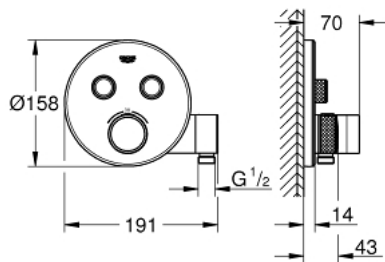

29 120 000 GROHTHERM SMARTCONTROL THERMOSTAT FOR CONCEALED INSTALLATION WITH 2 VALVES AND INTEGRATED SHOWER HOLDER

PRODUCT DESCRIPTION

- Colour: chrome
- trim set for GROHE Rapido SmartBox (35 600/35 604)
- Metal wall escutcheon with GROHE FastFixation (covered escutcheon and shaft sealing, covered fixing), 6° angle adjustable
- GROHE LongLife finish
- GROHE SmartControl - control the shower with intuitive push/turn button
- Includes various icons to customize push buttons
- GROHE TurboStat - compact cartridge with wax thermoelement
- GROHE ProGrip - with knurled structure
- GROHE SafeStop - safety button at 38°C
- GROHE SafeStop Plus - optional temperature limiter at 43°C or 46°C included
- Built-in check valve with dirt strainer
- Multiple outlets can be run simultaneously
- integrated shower union with shower outlet ½"
- without roughing-in set 35 600/35 604 (please order separately)
- flow performance: outlet B = 24 l/min hand shower = 12 l/min outlet B + hand shower = 27 l/min