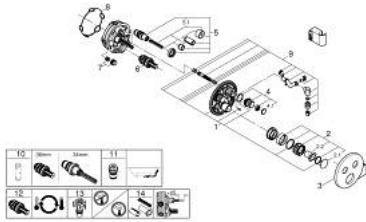

29 120 000 GROHTHERM SMARTCONTROL THERMOSTAT FOR CONCEALED INSTALLATION WITH 2 VALVES AND INTEGRATED SHOWER HOLDER

SPARE PARTS, January 2023 – now

- 1: Mounting Template (Spare part-nr. 48364000)
- 2: Temperature control handle (Spare part-nr. 49029000)
- 2.1: Cover cap (Spare part-nr. 1015030000)
- 2.2: handle adaptor (Spare part-nr. 1015059990)
- 3: Escutcheon (Spare part-nr. 49034000)
- 4: Push button (Spare part-nr. 48361000)
- 4.1: pushbutton (Spare part-nr. 14077000)
- 5: Cartridge (Spare part-nr. 48359000)
- 5.1: Spindle (Spare part-nr. 49088000)
- 6: 3/4" Thermostatic compact cartridge (Spare part-nr. 49028000)
- 7: Non-return valves (Spare part-nr. 47979000)
- 8: Seal (Spare part-nr. 48360000)
- 9: Race (Spare part-nr. 1015049990)
- 10: Socket Spanner (Spare part-nr. 49059000)*
- 11: **Backflow protection combination (EN1717)** (Spare part-nr. 14055000)*
- 12: 3/4" Reversed TurboStat Cartridge (Spare part-nr. 49003000)*
- 13: **Service Stops** (Spare part-nr. 1405300M)*
- 14: Universal extension set single-lever mixers, 25 mm (Spare part-nr. 14048000)*