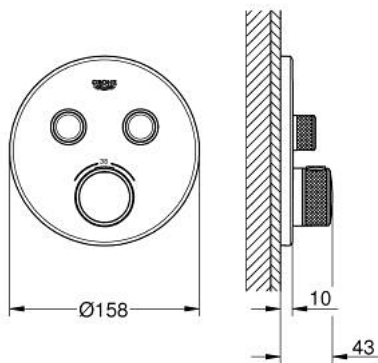

29 119 GN0 GROHTHERM SMARTCONTROL THERMOSTAT FOR CONCEALED INSTALLATION WITH 2 VALVES

PRODUCT DESCRIPTION

- Colour: Brushed cool sunrise
- trim set for GROHE Rapido SmartBox (35 600/35 604)
- Metal wall escutcheon with GROHE FastFixation (covered escutcheon and shaft sealing, covered fixing), 6° angle adjustable
- GROHE LongLife finish
- GROHE SmartControl - control the shower with intuitive push/turn button
- Includes various icons to customize push buttons
- GROHE TurboStat - compact cartridge with wax thermoelement
- GROHE SafeStop - safety button at 38°C
- GROHE SafeStop Plus - optional temperature limiter at 43°C or 46°C included
- Built-in check valve with dirt strainer
- Multiple outlets can be run simultaneously
- without roughing-in set 35 600/35 604 (please order separately)
- flow performance: outlet B = 24 l/min outlet C = 26 l/min outlet B+C = 29 l/min