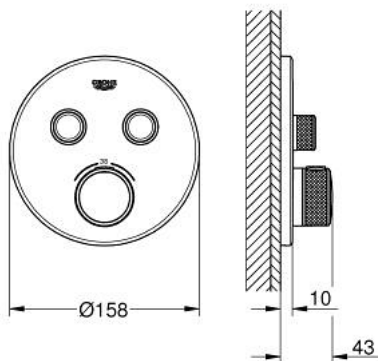

29 119 GL0 GROHTHERM SMARTCONTROL THERMOSTAT FOR CONCEALED INSTALLATION WITH 2 VALVES

PRODUCT DESCRIPTION

- Colour: Cool sunrise
- trim set for GROHE Rapido SmartBox (35 600/35 604)
- Metal wall escutcheon with GROHE FastFixation (covered escutcheon and shaft sealing, covered fixing), 6° angle adjustable
- GROHE LongLife finish
- GROHE SmartControl - control the shower with intuitive push/turn button
- Includes various icons to customize push buttons
- GROHE TurboStat - compact cartridge with wax thermoelement
- GROHE SafeStop - safety button at 38°C
- GROHE SafeStop Plus - optional temperature limiter at 43°C or 46°C included
- Built-in check valve with dirt strainer
- Multiple outlets can be run simultaneously
- without roughing-in set 35 600/35 604 (please order separately)
- flow performance: outlet B = 24 l/min outlet C = 26 l/min outlet B+C = 29 l/min