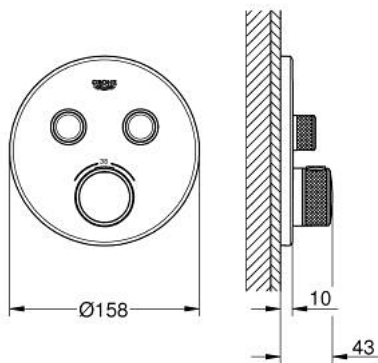

## 29 119 DL0 GROHTHERM SMARTCONTROL THERMOSTAT FOR CONCEALED INSTALLATION WITH 2 VALVES

### PRODUCT DESCRIPTION

- Colour: Brushed warm sunset
- trim set for GROHE Rapido SmartBox (35 600/35 604)
- Metal wall escutcheon with GROHE FastFixation (covered escutcheon and shaft sealing, covered fixing), 6° angle adjustable
- GROHE LongLife finish
- GROHE SmartControl - control the shower with intuitive push/turn button
- Includes various icons to customize push buttons
- GROHE TurboStat - compact cartridge with wax thermoelement
- GROHE SafeStop - safety button at 38°C
- GROHE SafeStop Plus - optional temperature limiter at 43°C or 46°C included
- Built-in check valve with dirt strainer
- Multiple outlets can be run simultaneously
- without roughing-in set 35 600/35 604 (please order separately)
- flow performance: outlet B = 24 l/min outlet C = 26 l/min outlet B+C = 29 l/min