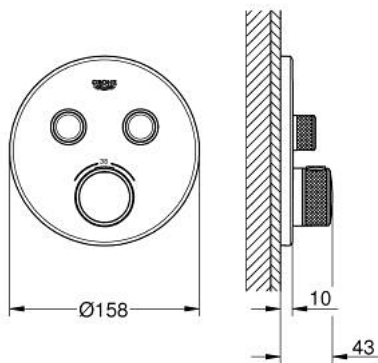

29 119 DC0 GROHTHERM SMARTCONTROL THERMOSTAT FOR CONCEALED INSTALLATION WITH 2 VALVES

PRODUCT DESCRIPTION

- Colour: supersteel
- trim set for GROHE Rapido SmartBox (35 600/35 604)
- Metal wall escutcheon with GROHE FastFixation (covered escutcheon and shaft sealing, covered fixing), 6° angle adjustable
- GROHE LongLife finish
- GROHE SmartControl - control the shower with intuitive push/turn button
- Includes various icons to customize push buttons
- GROHE TurboStat - compact cartridge with wax thermoelement
- GROHE SafeStop - safety button at 38°C
- GROHE SafeStop Plus - optional temperature limiter at 43°C or 46°C included
- Built-in check valve with dirt strainer
- Multiple outlets can be run simultaneously
- without roughing-in set 35 600/35 604 (please order separately)
- flow performance: outlet B = 24 l/min outlet C = 26 l/min outlet B+C = 29 l/min

29 119 DC0 GROHTHERM SMARTCONTROL THERMOSTAT FOR CONCEALED INSTALLATION WITH 2 VALVES

SPARE PARTS, January 2020 – now

- 1: Mounting plate (Spare part-nr. 48363000)
- 2: Temperature control handle (Spare part-nr. 49029DC0)
- 3: Escutcheon (Spare part-nr. 49032DC0)
- 4: Push button (Spare part-nr. 48361DC0)
- 4.1: pushbutton (Spare part-nr. 14077000)
- 5: Cartridge (Spare part-nr. 48359000)
- 5.1: Spindle (Spare part-nr. 49088000)
- 6: 3/4" Thermostatic compact cartridge (Spare part-nr. 49028000)
- 7: Non-return valves (Spare part-nr. 47979000)
- 8: Seal (Spare part-nr. 48360000)
- 9: Socket Spanner (Spare part-nr. 49059000)*
- 10: Backflow protection combination (EN1717) (Spare part-nr. 14055000)*
- 11: 3/4" Reversed TurboStat Cartridge (Spare part-nr. 49003000)*
- 12: Service Stops (Spare part-nr. 1405300M)*
- 13: Universal extension set single-lever mixers, 25 mm (Spare part-nr. 14048000)*