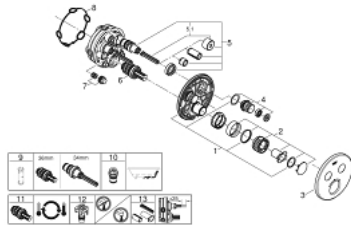

29 119 DC0 GROHTHERM SMARTCONTROL THERMOSTAT FOR CONCEALED INSTALLATION WITH 2 VALVES

PRODUCT DESCRIPTION

- Colour: supersteel
- trim set for GROHE Rapido SmartBox (35 600/35 604)
- Metal wall escutcheon with GROHE FastFixation (covered escutcheon and shaft sealing, covered fixing), 6° angle adjustable
- GROHE LongLife finish
- GROHE SmartControl - control the shower with intuitive push/turn button
- Includes various icons to customize push buttons
- GROHE TurboStat - compact cartridge with wax thermoelement
- GROHE SafeStop - safety button at 38°C
- GROHE SafeStop Plus - optional temperature limiter at 43°C or 46°C included
- Built-in check valve with dirt strainer
- Multiple outlets can be run simultaneously
- without roughing-in set 35 600/35 604 (please order separately)
- flow performance: outlet B = 24 l/min outlet C = 26 l/min outlet B+C = 29 l/min

29 119 DC0 GROHTHERM SMARTCONTROL THERMOSTAT FOR CONCEALED INSTALLATION WITH 2 VALVES

SPARE PARTS, January 2020 – now

- 1: Mounting plate (Spare part-nr. 48363000)
- 2: Temperature control handle (Spare part-nr. 49029DC0)
- 3: Escutcheon (Spare part-nr. 49032DC0)
- 4: Push button (Spare part-nr. 48361DC0)
- 4.1: pushbutton (Spare part-nr. 14077000)
- 5: Cartridge (Spare part-nr. 48359000)
- 5.1: Spindle (Spare part-nr. 49088000)
- 6: 3/4" Thermostatic compact cartridge (Spare part-nr. 49028000)
- 7: Non-return valves (Spare part-nr. 47979000)
- 8: Seal (Spare part-nr. 48360000)
- 9: Socket Spanner (Spare part-nr. 49059000)*
- 10: Backflow protection combination (EN1717) (Spare part-nr. 14055000)*
- 11: 3/4" Reversed TurboStat Cartridge (Spare part-nr. 49003000)*
- 12: Service Stops (Spare part-nr. 1405300M)*
- 13: Universal extension set single-lever mixers, 25 mm (Spare part-nr. 14048000)*