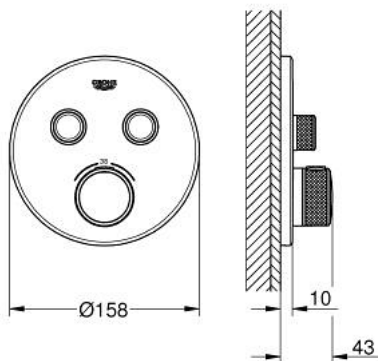

29 119 A00 GROHTHERM SMARTCONTROL THERMOSTAT FOR CONCEALED INSTALLATION WITH 2 VALVES

PRODUCT DESCRIPTION

- Colour: Hard graphite
- trim set for GROHE Rapido SmartBox (35 600/35 604)
- Metal wall escutcheon with GROHE FastFixation (covered escutcheon and shaft sealing, covered fixing), 6° angle adjustable
- GROHE LongLife finish
- GROHE SmartControl - control the shower with intuitive push/turn button
- Includes various icons to customize push buttons
- GROHE TurboStat - compact cartridge with wax thermoelement
- GROHE SafeStop - safety button at 38°C
- GROHE SafeStop Plus - optional temperature limiter at 43°C or 46°C included
- Built-in check valve with dirt strainer
- Multiple outlets can be run simultaneously
- without roughing-in set 35 600/35 604 (please order separately)
- flow performance: outlet B = 24 l/min outlet C = 26 l/min outlet B+C = 29 l/min