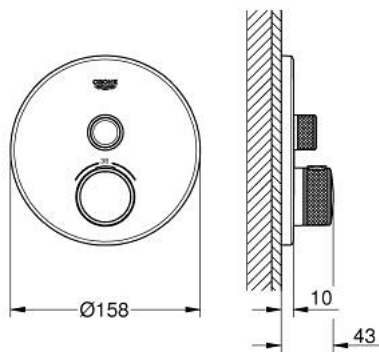

29 118 AL0 GROHTHERM SMARTCONTROL THERMOSTAT FOR CONCEALED INSTALLATION WITH ONE VALVE

PRODUCT DESCRIPTION

- Colour: Brushed hard graphite
- trim set for GROHE Rapido SmartBox (35 600/35 604)
- Metal wall escutcheon with GROHE FastFixation (covered escutcheon and shaft sealing, covered fixing), 6° angle adjustable
- GROHE LongLife finish
- GROHE SmartControl - control the shower with intuitive push/turn button
- Includes various icons to customize push buttons
- GROHE TurboStat - compact cartridge with wax thermoelement
- GROHE SafeStop - safety button at 38°C
- GROHE SafeStop Plus - optional temperature limiter at 43°C or 46°C included
- Built-in check valve with dirt strainer
- without roughing-in set 35 600/35 604 (please order separately)
- flow performance: outlet A (to external shut-off) = 34 l/min outlet B/C = 29 l/min