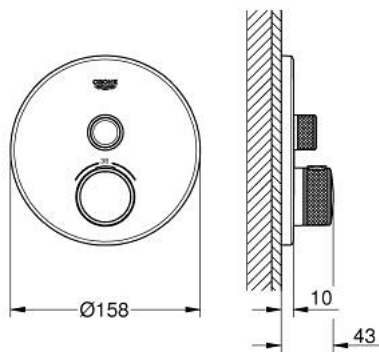

29 118 000 GROHTHERM SMARTCONTROL THERMOSTAT FOR CONCEALED INSTALLATION WITH ONE VALVE

PRODUCT DESCRIPTION

- Colour: chrome
- trim set for GROHE Rapido SmartBox (35 600/35 604)
- Metal wall escutcheon with GROHE FastFixation (covered escutcheon and shaft sealing, covered fixing), 6° angle adjustable
- GROHE LongLife finish
- GROHE SmartControl - control the shower with intuitive push/turn button
- Includes various icons to customize push buttons
- GROHE TurboStat - compact cartridge with wax thermoelement
- GROHE ProGrip - with knurl structure
- GROHE SafeStop - safety button at 38°C
- GROHE SafeStop Plus - optional temperature limiter at 43°C or 46°C included
- Built-in check valve with dirt strainer
- without roughing-in set 35 600/35 604 (please order separately)
- flow performance: outlet A (to external shut-off) = 34 l/min outlet B/C = 29 l/min

29 118 000 GROHTHERM SMARTCONTROL THERMOSTAT FOR CONCEALED INSTALLATION WITH ONE VALVE

SPARE PARTS, January 2020 – now

- 1: Mounting plate (Spare part-nr. 48362000)
- 2: Temperature control handle (Spare part-nr. 49029000)
- 2.1: Cover cap (Spare part-nr. 1015030000)
- 2.2: handle adaptor (Spare part-nr. 1015059990)
- 3: Escutcheon (Spare part-nr. 49030000)
- 4: Push button (Spare part-nr. 48361000)
- 4.1: pushbutton (Spare part-nr. 14077000)
- 5: Cartridge (Spare part-nr. 48359000)
- 5.1: Spindle (Spare part-nr. 49088000)
- 6: 3/4" Thermostatic compact cartridge (Spare part-nr. 49028000)
- 7: Non-return valve (Spare part-nr. 49085000)
- 8: Seal (Spare part-nr. 48360000)
- 9: Socket Spanner (Spare part-nr. 49059000)*
- 10: 3/4" Reversed TurboStat Cartridge (Spare part-nr. 49003000)*
- 11: **Service Stops** (Spare part-nr. 1405300M)*
- 12: Universal extension set single-lever mixers, 25 mm (Spare part-nr. 14048000)*