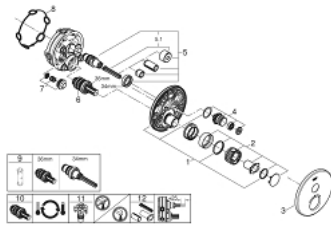

29 118 000 GROHTHERM SMARTCONTROL THERMOSTAT FOR CONCEALED INSTALLATION WITH ONE VALVE

PRODUCT DESCRIPTION

- Colour: chrome
- trim set for GROHE Rapido SmartBox (35 600/35 604)
- Metal wall escutcheon with GROHE FastFixation (covered escutcheon and shaft sealing, covered fixing), 6° angle adjustable
- GROHE LongLife finish
- GROHE SmartControl - control the shower with intuitive push/turn button
- Includes various icons to customize push buttons
- GROHE TurboStat - compact cartridge with wax thermoelement
- GROHE ProGrip - with knurl structure
- GROHE SafeStop - safety button at 38°C
- GROHE SafeStop Plus - optional temperature limiter at 43°C or 46°C included
- Built-in check valve with dirt strainer
- without roughing-in set 35 600/35 604 (please order separately)
- flow performance: outlet A (to external shut-off) = 34 l/min outlet B/C = 29 l/min

29 118 000 GROHTHERM SMARTCONTROL THERMOSTAT FOR CONCEALED INSTALLATION WITH ONE VALVE

SPARE PARTS, January 2020 – now

- 1: Mounting plate (Spare part-nr. 48362000)
- 2: Temperature control handle (Spare part-nr. 49029000)
- 2.1: Cover cap (Spare part-nr. 1015030000)
- 2.2: handle adaptor (Spare part-nr. 1015059990)
- 3: Escutcheon (Spare part-nr. 49030000)
- 4: Push button (Spare part-nr. 48361000)
- 4.1: pushbutton (Spare part-nr. 14077000)
- 5: Cartridge (Spare part-nr. 48359000)
- 5.1: Spindle (Spare part-nr. 49088000)
- 6: 3/4" Thermostatic compact cartridge (Spare part-nr. 49028000)
- 7: Non-return valve (Spare part-nr. 49085000)
- 8: Seal (Spare part-nr. 48360000)
- 9: Socket Spanner (Spare part-nr. 49059000)*
- 10: 3/4" Reversed TurboStat Cartridge (Spare part-nr. 49003000)*
- 11: **Service Stops** (Spare part-nr. 1405300M)*
- 12: Universal extension set single-lever mixers, 25 mm (Spare part-nr. 14048000)*