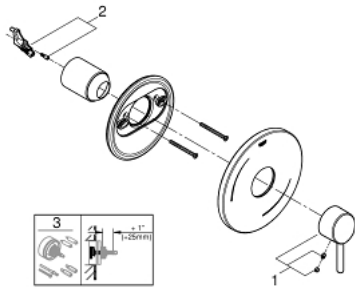

### **PRODUCT DESCRIPTION**

- Colour: chrome
- GROHE LongLife finish
- Metal lever handle
- Metal wall escutcheon
- For use with GrohSafe® rough-in valves (35 015), (35 064), (35 065), (35 066)
- ADA compliant

### **SPARE PARTS**, January 2016 – now

1: Pressure Balance Valve Lever (Spare part-nr. 47827000)

2: Lever adaptor (Spare part-nr. 46265000)

3: Extension for Volume Control (Spare part-nr. 47996000)\*

\* Optional accessories