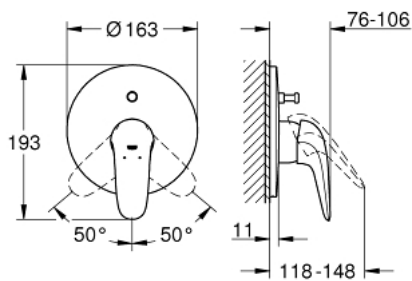

29 099 003 EUROSTYLE SINGLE-LEVER BATH MIXER

PRODUCT DESCRIPTION

- Colour: chrome
- Set for final installation for
- 33961000, 33963000, 33965000
- Without concealed body
- Solid metal lever
- GROHE LongLife finish
- GROHE FastFixation covered fixation
- Automatic diverter: bath/shower
- Escutcheon- and shaft-sealing

29 099 003 EUROSTYLE SINGLE-LEVER BATH MIXER

SPARE PARTS, November 2015 – now

- 1: Solid metal lever (Spare part-nr. 46954000)
 - 2: Escutcheon (Spare part-nr. 46905000)
 - 3: 3-Way Diverter Valve & Trim (Spare part-nr. 46737000)
 - 4: Temperature limiter (Spare part-nr. 46308000)*
 - 5: Extension set (Spare part-nr. 46191000)*
 - 6: Extension set (Spare part-nr. 46343000)*
- * Optional accessories