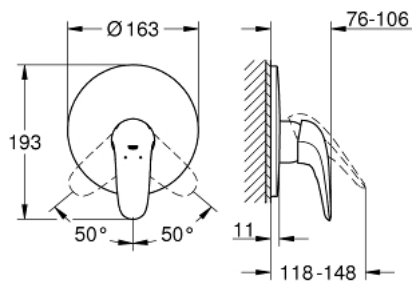

## 29 098 003 EUROSTYLE SINGLE-LEVER SHOWER MIXER

### PRODUCT DESCRIPTION

- Colour: chrome
- trim set for use with rough-in box 33 963 001, 33 964 001, 33 965 001
- Without concealed body
- Solid metal lever
- GROHE LongLife finish
- GROHE FastFixation covered fixation
- Escutcheon- and shaft-sealing
- Metal wall escutcheon