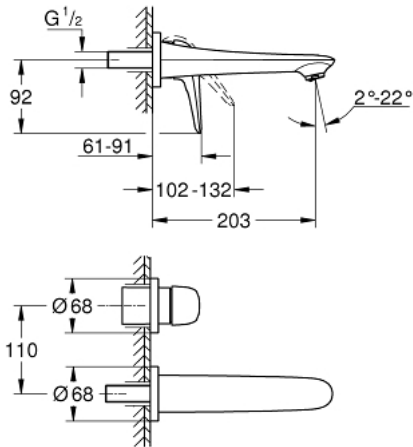

29 097 003 EUROSTYLE TWO-HOLE BASIN MIXER M-SIZE

PRODUCT DESCRIPTION

- Colour: chrome
- Wall mounted
- Without concealed body
- trim set for use with rough-in set 23 571 000 / 32 635 000
- Metal escutcheon
- Solid metal lever
- GROHE LongLife finish
- GROHE EcoJoy - less water, perfect flow
- maximum flow rate (at 3 bar): 5 l/min
- GROHE AquaGuide adjustable mousseur
- Center distance 4 5/16" (110 mm)
- projection 203 mm

29 097 003 **EUROSTYLE TWO-HOLE BASIN MIXER**
M-SIZE

SPARE PARTS, November 2015 – now

1: Solid metal lever (Spare part-nr. 46955000)

2: Flow straightener (Spare part-nr. 46837000)

3: Extension for Volume Control (Spare part-nr. 46943000)*