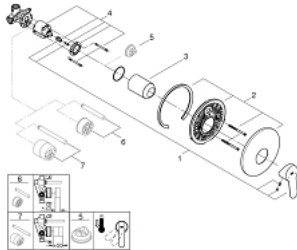

29 082 000 START EDGE SINGLE-LEVER SHOWER MIXER 1/2"

PRODUCT DESCRIPTION

- Colour: chrome
- concealed installation
- Consisting of:
 - Set for final installation
 - concealed body (33 964)
 - Metal lever
 - GROHE SmoothControl 46 mm ceramic cartridge
 - GROHE LongLife finish
 - Adjustable flow rate limiter
 - Escutcheon- and shaft-sealing
 - Optional temperature limiter ref. no. 46 308

29 082 000 **START EDGE SINGLE-LEVER SHOWER MIXER 1/2"**

SPARE PARTS, December 2015 – now

- 1: Lever (Spare part-nr. 46698000)
- 2: Escutcheon (Spare part-nr. 46904000)
- 3: Cap (Spare part-nr. 09038000)
- 4: Cartridge (Spare part-nr. 46048000)
- 5: Temperature limiter (Spare part-nr. 46375000)*
- 6: **Extension set** (Spare part-nr. 46191000)*
- 7: **Extension set** (Spare part-nr. 46343000)*