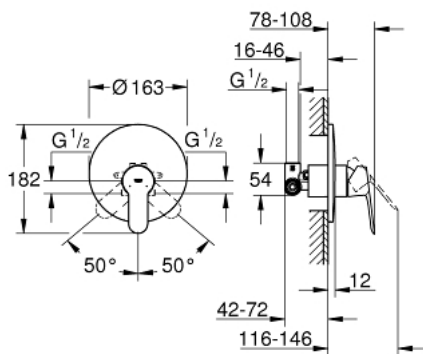

29 082 000 START EDGE SINGLE-LEVER SHOWER MIXER 1/2"

PRODUCT DESCRIPTION

- Colour: chrome
- concealed installation
- Consisting of:
 - Set for final installation
 - concealed body (33 964)
 - Metal lever
 - GROHE SmoothControl 46 mm ceramic cartridge
 - GROHE LongLife finish
 - Adjustable flow rate limiter
 - Escutcheon- and shaft-sealing
 - Optional temperature limiter ref. no. 46 308

29 082 000 **START EDGE SINGLE-LEVER SHOWER MIXER 1/2"**

SPARE PARTS, December 2015 – now

- 1: Lever (Spare part-nr. 46698000)
- 2: Escutcheon (Spare part-nr. 46904000)
- 3: Cap (Spare part-nr. 09038000)
- 4: Cartridge (Spare part-nr. 46048000)
- 5: Temperature limiter (Spare part-nr. 46375000)*
- 6: **Extension set** (Spare part-nr. 46191000)*
- 7: **Extension set** (Spare part-nr. 46343000)*