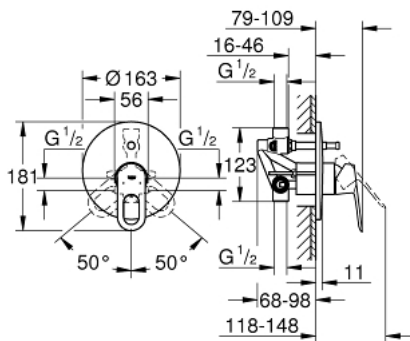

29 081 000 **BAULoop SINGLE-LEVER BATH MIXER 1/2"**

PRODUCT DESCRIPTION

- Colour: chrome
- concealed installation
- Consisting of:
 - Set for final installation
 - rough-in set (33 963 001)
 - Metal lever
 - GROHE SmoothControl 46 mm ceramic cartridge
 - GROHE LongLife finish
 - Adjustable flow rate limiter
 - Automatic diverter: bath/shower
 - Escutcheon- and shaft-sealing
 - Optional temperature limiter ref. no. 46 308

29 081 000 **BAULoop SINGLE-LEVER BATH MIXER 1/2"**

SPARE PARTS, December 2015 – now

- 1: Lever (Spare part-nr. 46696000)
- 2: Escutcheon (Spare part-nr. 46905000)
- 3: Cap (Spare part-nr. 09038000)
- 4: Cartridge (Spare part-nr. 46048000)
- 5: 3-Way Diverter Valve & Trim (Spare part-nr. 46737000)
- 6: Temperature limiter (Spare part-nr. 46375000)*
- 7: **Extension set** (Spare part-nr. 46191000)*
- 8: **Extension set** (Spare part-nr. 46343000)*