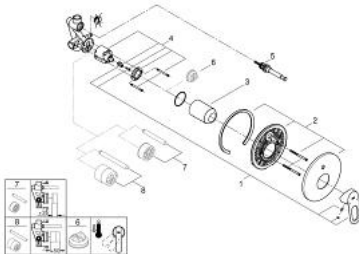

29 081 000 **BAULoop SINGLE-LEVER BATH MIXER 1/2"**

PRODUCT DESCRIPTION

- Colour: chrome
- concealed installation
- Consisting of:
 - Set for final installation
 - rough-in set (33 963 001)
 - Metal lever
 - GROHE SmoothControl 46 mm ceramic cartridge
 - GROHE LongLife finish
 - Adjustable flow rate limiter
 - Automatic diverter: bath/shower
 - Escutcheon- and shaft-sealing
 - Optional temperature limiter ref. no. 46 308

29 081 000 **BAULoop SINGLE-LEVER BATH MIXER 1/2"**

SPARE PARTS, December 2015 – now

- 1: Lever (Spare part-nr. 46696000)
- 2: Escutcheon (Spare part-nr. 46905000)
- 3: Cap (Spare part-nr. 09038000)
- 4: Cartridge (Spare part-nr. 46048000)
- 5: 3-Way Diverter Valve & Trim (Spare part-nr. 46737000)
- 6: Temperature limiter (Spare part-nr. 46375000)*
- 7: **Extension set** (Spare part-nr. 46191000)*
- 8: **Extension set** (Spare part-nr. 46343000)*