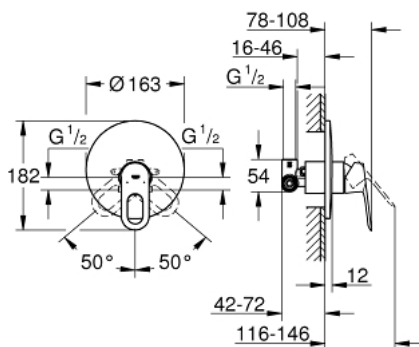

29 080 000 **BAULoop SINGLE-LEVER SHOWER MIXER 1/2"**

PRODUCT DESCRIPTION

- Colour: chrome
- concealed installation
- Consisting of:
 - Set for final installation
 - concealed body (33 964)
 - Metal lever
 - GROHE SmoothControl 46 mm ceramic cartridge
 - GROHE LongLife finish
 - Adjustable flow rate limiter
 - Escutcheon- and shaft-sealing
 - Optional temperature limiter ref. no. 46 308

29 080 000 BAULOOP SINGLE-LEVER SHOWER MIXER 1/2"

SPARE PARTS, December 2015 – now

- 1: Lever (Spare part-nr. 46696000)
- 2: Escutcheon (Spare part-nr. 46904000)
- 3: Cap (Spare part-nr. 09038000)
- 4: Cartridge (Spare part-nr. 46048000)
- 5: Temperature limiter (Spare part-nr. 46375000)*
- 6: Extension set (Spare part-nr. 46191000)*
- 7: Extension set (Spare part-nr. 46343000)*