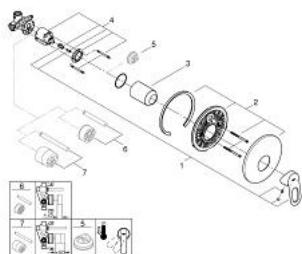

29 080 000 **BAULoop SINGLE-LEVER SHOWER MIXER 1/2"**

PRODUCT DESCRIPTION

- Colour: chrome
- concealed installation
- Consisting of:
 - Set for final installation
 - concealed body (33 964)
 - Metal lever
 - GROHE SmoothControl 46 mm ceramic cartridge
 - GROHE LongLife finish
 - Adjustable flow rate limiter
 - Escutcheon- and shaft-sealing
 - Optional temperature limiter ref. no. 46 308

29 080 000 BAULOOP SINGLE-LEVER SHOWER MIXER 1/2"

SPARE PARTS, December 2015 – now

- 1: Lever (Spare part-nr. 46696000)
- 2: Escutcheon (Spare part-nr. 46904000)
- 3: Cap (Spare part-nr. 09038000)
- 4: Cartridge (Spare part-nr. 46048000)
- 5: Temperature limiter (Spare part-nr. 46375000)*
- 6: Extension set (Spare part-nr. 46191000)*
- 7: Extension set (Spare part-nr. 46343000)*