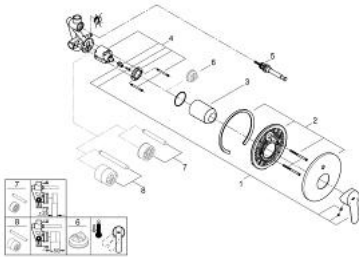

29 079 000 **BAUEDGE SINGLE-LEVER BATH MIXER 1/2"**

PRODUCT DESCRIPTION

- Colour: chrome
- Metal lever
- concealed installation
- Consisting of:
- Set for final installation
- rough-in set (33 963 001)
- GROHE SmoothControl 46 mm ceramic cartridge
- GROHE LongLife finish
- Adjustable flow rate limiter
- Automatic diverter: bath/shower
- Escutcheon- and shaft-sealing
- Optional temperature limiter ref. no. 46 308

29 079 000 BAUEDGE SINGLE-LEVER BATH MIXER 1/2"

SPARE PARTS, December 2015 – now

- 1: Lever (Spare part-nr. 46698000)
- 2: Escutcheon (Spare part-nr. 46905000)
- 3: Cap (Spare part-nr. 09038000)
- 4: Cartridge (Spare part-nr. 46048000)
- 5: 3-Way Diverter Valve & Trim (Spare part-nr. 46737000)
- 6: Temperature limiter (Spare part-nr. 46375000)*
- 7: **Extension set** (Spare part-nr. 46191000)*
- 8: **Extension set** (Spare part-nr. 46343000)*