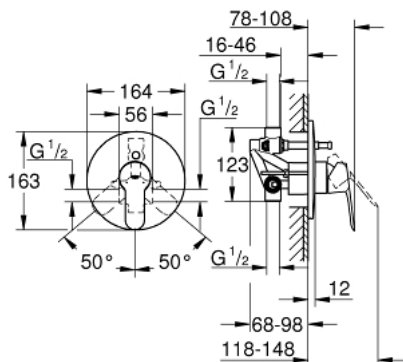

29 079 000 **BAUEDGE SINGLE-LEVER BATH MIXER 1/2"**

PRODUCT DESCRIPTION

- Colour: chrome
- Metal lever
- concealed installation
- Consisting of:
- Set for final installation
- rough-in set (33 963 001)
- GROHE SmoothControl 46 mm ceramic cartridge
- GROHE LongLife finish
- Adjustable flow rate limiter
- Automatic diverter: bath/shower
- Escutcheon- and shaft-sealing
- Optional temperature limiter ref. no. 46 308

29 079 000 BAUEDGE SINGLE-LEVER BATH MIXER 1/2"

SPARE PARTS, December 2015 – now

- 1: Lever (Spare part-nr. 46698000)
- 2: Escutcheon (Spare part-nr. 46905000)
- 3: Cap (Spare part-nr. 09038000)
- 4: Cartridge (Spare part-nr. 46048000)
- 5: 3-Way Diverter Valve & Trim (Spare part-nr. 46737000)
- 6: Temperature limiter (Spare part-nr. 46375000)*
- 7: **Extension set** (Spare part-nr. 46191000)*
- 8: **Extension set** (Spare part-nr. 46343000)*