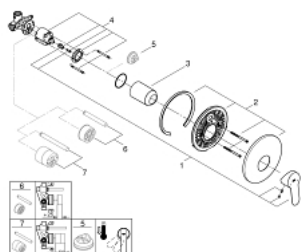

29 078 000 **BAUEDGE SINGLE-LEVER SHOWER MIXER 1/2"**

**PRODUCT DESCRIPTION**

- Colour: chrome
- Metal lever
- concealed installation
- Consisting of:
- Set for final installation
- rough-in set (33 964 001)
- GROHE SmoothControl 46 mm ceramic cartridge
- GROHE LongLife finish
- Adjustable flow rate limiter
- Escutcheon- and shaft-sealing
- Optional temperature limiter ref. no. 46 308

## 29 078 000 BAUEDGE SINGLE-LEVER SHOWER MIXER 1/2"

### SPARE PARTS, December 2015 – now

- 1: Lever (Spare part-nr. 46698000)
- 2: Escutcheon (Spare part-nr. 46904000)
- 3: Cap (Spare part-nr. 09038000)
- 4: Cartridge (Spare part-nr. 46048000)
- 5: Temperature limiter (Spare part-nr. 46375000)\*
- 6: <strong>Extension set</strong> (Spare part-nr. 46191000)\*
- 7: <strong>Extension set</strong> (Spare part-nr. 46343000)\*