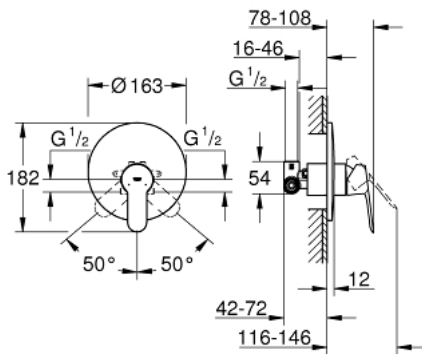

29 078 000 **BAUEDGE SINGLE-LEVER SHOWER MIXER 1/2"**

**PRODUCT DESCRIPTION**

- Colour: chrome
- Metal lever
- concealed installation
- Consisting of:
- Set for final installation
- rough-in set (33 964 001)
- GROHE SmoothControl 46 mm ceramic cartridge
- GROHE LongLife finish
- Adjustable flow rate limiter
- Escutcheon- and shaft-sealing
- Optional temperature limiter ref. no. 46 308

## 29 078 000 BAUEDGE SINGLE-LEVER SHOWER MIXER 1/2"

### SPARE PARTS, December 2015 – now

- 1: Lever (Spare part-nr. 46698000)
- 2: Escutcheon (Spare part-nr. 46904000)
- 3: Cap (Spare part-nr. 09038000)
- 4: Cartridge (Spare part-nr. 46048000)
- 5: Temperature limiter (Spare part-nr. 46375000)\*
- 6: <strong>Extension set</strong> (Spare part-nr. 46191000)\*
- 7: <strong>Extension set</strong> (Spare part-nr. 46343000)\*