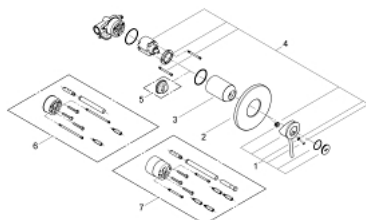

## 29 048 000 GROHE BAUCLASSIC SINGLE-LEVER SHOWER MIXER

### PRODUCT DESCRIPTION

- Colour: chrome
- concealed installation
- Consisting of:
  - Set for final installation
  - rough-in set (32 962 001)
- Metal lever
- GROHE SmoothControl 46 mm ceramic cartridge
- GROHE LongLife finish
- Adjustable flow rate limiter
- Adjustable minimum flow rate 2.5 l/min
- Escutcheon- and shaft-sealing
- Optional temperature limiter ref. no. 46 308

### SPARE PARTS, December 2009 – now

- 1: Lever (Spare part-nr. 46762000)
- 2: Escutcheon (Spare part-nr. 46773000)
- 3: Cap (Spare part-nr. 09038000)
- 4: Cartridge (Spare part-nr. 46048000)
- 5: Temperature limiter (Spare part-nr. 46308000)\*
- 6: <strong>Extension set</strong> (Spare part-nr. 46191000)\*
- 7: <strong>Extension set</strong> (Spare part-nr. 46343000)\*