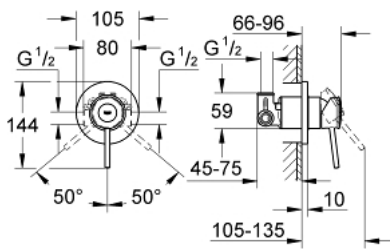

## 29 048 000 GROHE BAUCLASSIC SINGLE-LEVER SHOWER MIXER

### PRODUCT DESCRIPTION

- Colour: chrome
- concealed installation
- Consisting of:
  - Set for final installation
  - rough-in set (32 962 001)
- Metal lever
- GROHE SmoothControl 46 mm ceramic cartridge
- GROHE LongLife finish
- Adjustable flow rate limiter
- Adjustable minimum flow rate 2.5 l/min
- Escutcheon- and shaft-sealing
- Optional temperature limiter ref. no. 46 308

### SPARE PARTS, December 2009 – now

- 1: Lever (Spare part-nr. 46762000)
- 2: Escutcheon (Spare part-nr. 46773000)
- 3: Cap (Spare part-nr. 09038000)
- 4: Cartridge (Spare part-nr. 46048000)
- 5: Temperature limiter (Spare part-nr. 46308000)\*
- 6: <strong>Extension set</strong> (Spare part-nr. 46191000)\*
- 7: <strong>Extension set</strong> (Spare part-nr. 46343000)\*