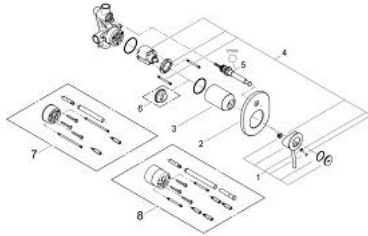

29 047 000 GROHE BAUCLASSIC SINGLE-LEVER BATH MIXER

PRODUCT DESCRIPTION

- Colour: chrome
- concealed installation
- Consisting of:
 - Set for final installation
 - rough-in set (32 963 001)
- Metal lever
- GROHE SmoothControl 46 mm ceramic cartridge
- GROHE LongLife finish
- Adjustable flow rate limiter
- Adjustable minimum flow rate 2.5 l/min
- Automatic diverter: bath/shower
- Escutcheon- and shaft-sealing
- Optional temperature limiter ref. no. 46 308

29 047 000 GROHE BAUCLASSIC SINGLE-LEVER BATH MIXER

SPARE PARTS, December 2009 – now

- 1: Lever (Spare part-nr. 46762000)
 - 2: Escutcheon (Spare part-nr. 46772000)
 - 3: Cap (Spare part-nr. 09038000)
 - 4: Cartridge (Spare part-nr. 46048000)
 - 5: 3-Way Diverter Valve & Trim (Spare part-nr. 46737000)
 - 6: Temperature limiter (Spare part-nr. 46308000)*
 - 7: **Extension set** (Spare part-nr. 46191000)*
 - 8: **Extension set** (Spare part-nr. 46343000)*
- * Optional accessories