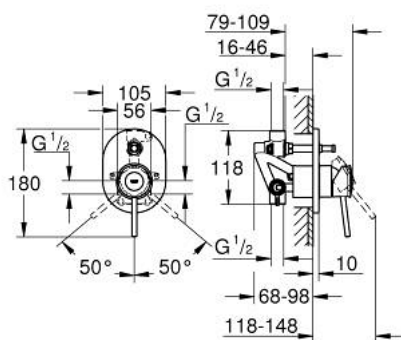

29 047 000 GROHE BAUCLASSIC SINGLE-LEVER BATH MIXER

PRODUCT DESCRIPTION

- Colour: chrome
- concealed installation
- Consisting of:
 - Set for final installation
 - rough-in set (32 963 001)
- Metal lever
- GROHE SmoothControl 46 mm ceramic cartridge
- GROHE LongLife finish
- Adjustable flow rate limiter
- Adjustable minimum flow rate 2.5 l/min
- Automatic diverter: bath/shower
- Escutcheon- and shaft-sealing
- Optional temperature limiter ref. no. 46 308

29 047 000 GROHE BAUCLASSIC SINGLE-LEVER BATH MIXER

SPARE PARTS, December 2009 – now

- 1: Lever (Spare part-nr. 46762000)
 - 2: Escutcheon (Spare part-nr. 46772000)
 - 3: Cap (Spare part-nr. 09038000)
 - 4: Cartridge (Spare part-nr. 46048000)
 - 5: 3-Way Diverter Valve & Trim (Spare part-nr. 46737000)
 - 6: Temperature limiter (Spare part-nr. 46308000)*
 - 7: **Extension set** (Spare part-nr. 46191000)*
 - 8: **Extension set** (Spare part-nr. 46343000)*
- * Optional accessories