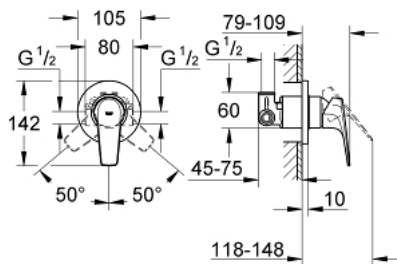

29 046 000 BAUFLOW SINGLE-LEVER SHOWER MIXER

PRODUCT DESCRIPTION

- Colour: chrome
- concealed installation
- Consisting of:
 - Set for final installation
 - rough-in set (32 962 001)
- Metal lever
- GROHE SmoothControl 46 mm ceramic cartridge
- GROHE LongLife finish
- Adjustable flow rate limiter
- Adjustable minimum flow rate 2.5 l/min
- Escutcheon- and shaft-sealing
- Optional temperature limiter ref. no. 46 308

29 046 000 BAUFLOW SINGLE-LEVER SHOWER MIXER

SPARE PARTS, December 2009 – now

- 1: Lever (Spare part-nr. 46702000)
- 2: Escutcheon (Spare part-nr. 46773000)
- 3: Cap (Spare part-nr. 09038000)
- 4: Cartridge (Spare part-nr. 46048000)
- 5: Temperature limiter (Spare part-nr. 46308000)*
- 6: Extension set (Spare part-nr. 46191000)*
- 7: Extension set (Spare part-nr. 46343000)*