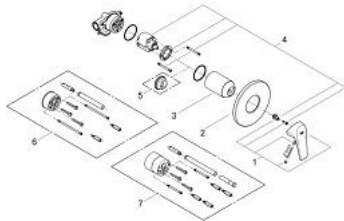

29 046 000 BAUFLOW SINGLE-LEVER SHOWER MIXER

PRODUCT DESCRIPTION

- Colour: chrome
- concealed installation
- Consisting of:
 - Set for final installation
 - rough-in set (32 962 001)
- Metal lever
- GROHE SmoothControl 46 mm ceramic cartridge
- GROHE LongLife finish
- Adjustable flow rate limiter
- Adjustable minimum flow rate 2.5 l/min
- Escutcheon- and shaft-sealing
- Optional temperature limiter ref. no. 46 308

29 046 000 BAUFLOW SINGLE-LEVER SHOWER MIXER

SPARE PARTS, December 2009 – now

- 1: Lever (Spare part-nr. 46702000)
- 2: Escutcheon (Spare part-nr. 46773000)
- 3: Cap (Spare part-nr. 09038000)
- 4: Cartridge (Spare part-nr. 46048000)
- 5: Temperature limiter (Spare part-nr. 46308000)*
- 6: Extension set (Spare part-nr. 46191000)*
- 7: Extension set (Spare part-nr. 46343000)*