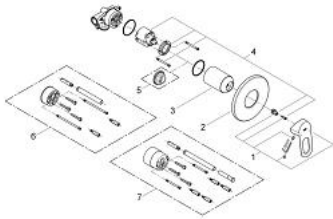

## 29 042 000 BAULoop SINGLE-LEVER SHOWER MIXER

### PRODUCT DESCRIPTION

- Colour: chrome
- concealed installation
- Consisting of:
  - Set for final installation
  - rough-in set (32 962 001)
- Metal lever
- GROHE SmoothControl 46 mm ceramic cartridge
- GROHE LongLife finish
- Adjustable flow rate limiter
- Adjustable minimum flow rate 2.5 l/min
- Escutcheon- and shaft-sealing
- Optional temperature limiter ref. no. 46 308

### SPARE PARTS, December 2009 – now

- 1: Lever (Spare part-nr. 46696000)
- 2: Escutcheon (Spare part-nr. 46773000)
- 3: Cap (Spare part-nr. 09038000)
- 4: Cartridge (Spare part-nr. 46048000)
- 5: Temperature limiter (Spare part-nr. 46308000)\*
- 6: <strong>Extension set</strong> (Spare part-nr. 46191000)\*
- 7: <strong>Extension set</strong> (Spare part-nr. 46343000)\*