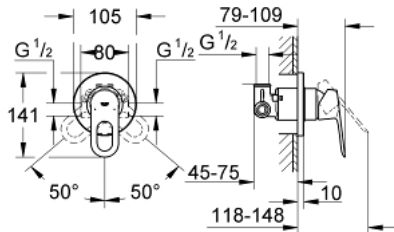

## 29 042 000 BAULoop SINGLE-LEVER SHOWER MIXER

### PRODUCT DESCRIPTION

- Colour: chrome
- concealed installation
- Consisting of:
  - Set for final installation
  - rough-in set (32 962 001)
- Metal lever
- GROHE SmoothControl 46 mm ceramic cartridge
- GROHE LongLife finish
- Adjustable flow rate limiter
- Adjustable minimum flow rate 2.5 l/min
- Escutcheon- and shaft-sealing
- Optional temperature limiter ref. no. 46 308