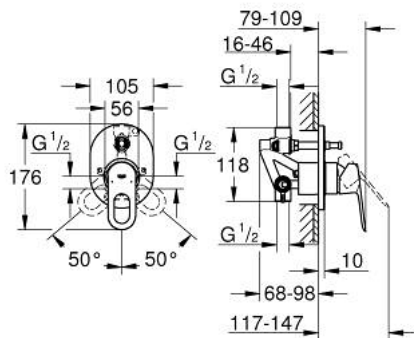

29 041 000 BAULoop SINGLE-LEVER BATH MIXER

PRODUCT DESCRIPTION

- Colour: chrome
- concealed installation
- Consisting of:
 - Set for final installation
 - rough-in set (32 963 001)
- Metal lever
- GROHE SmoothControl 46 mm ceramic cartridge
- GROHE LongLife finish
- Adjustable flow rate limiter
- Adjustable minimum flow rate 2.5 l/min
- Automatic diverter: bath/shower
- Escutcheon- and shaft-sealing
- Optional temperature limiter ref. no. 46 308

29 041 000 BAULoop SINGLE-LEVER BATH MIXER

SPARE PARTS, December 2009 – now

- 1: Lever (Spare part-nr. 46696000)
- 2: Escutcheon (Spare part-nr. 46772000)
- 3: Cap (Spare part-nr. 09038000)
- 4: Cartridge (Spare part-nr. 46048000)
- 5: 3-Way Diverter Valve & Trim (Spare part-nr. 46737000)
- 6: Temperature limiter (Spare part-nr. 46308000)*
- 7: Extension set (Spare part-nr. 46191000)*
- 8: Extension set (Spare part-nr. 46343000)*