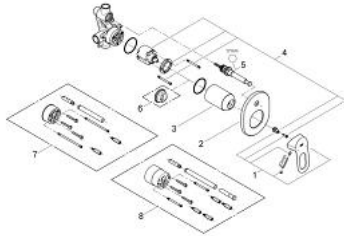

29 041 000 BAULoop SINGLE-LEVER BATH MIXER

PRODUCT DESCRIPTION

- Colour: chrome
- concealed installation
- Consisting of:
 - Set for final installation
 - rough-in set (32 963 001)
- Metal lever
- GROHE SmoothControl 46 mm ceramic cartridge
- GROHE LongLife finish
- Adjustable flow rate limiter
- Adjustable minimum flow rate 2.5 l/min
- Automatic diverter: bath/shower
- Escutcheon- and shaft-sealing
- Optional temperature limiter ref. no. 46 308

29 041 000 BAULoop SINGLE-LEVER BATH MIXER

SPARE PARTS, December 2009 – now

- 1: Lever (Spare part-nr. 46696000)
- 2: Escutcheon (Spare part-nr. 46772000)
- 3: Cap (Spare part-nr. 09038000)
- 4: Cartridge (Spare part-nr. 46048000)
- 5: 3-Way Diverter Valve & Trim (Spare part-nr. 46737000)
- 6: Temperature limiter (Spare part-nr. 46308000)*
- 7: Extension set (Spare part-nr. 46191000)*
- 8: Extension set (Spare part-nr. 46343000)*